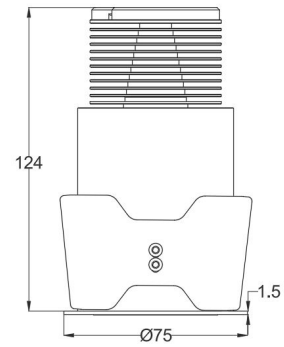

LIGHT SOURCE & OPTIC

Power

18W

Lens

12° - not interchangeable
18°/ 24°/ 33°/ 52° - interchangeable

Beam Direction

Fixed, Symmetrical

Material

PMMA

LED quantity

1

Binning

2 MacAdam steps

Color temperature & quality

2200K CRI>90
2400K CRI>90
2700K CRI>90/95
3000K CRI>80/90/95
3500K CRI>90/95
4000K CRI>90

Lifetime (Ta 25°)

L70 >77.000 hrs

Output (3000K CRI>90)

14°: 1228 lm
18°/ 24°/ 33°/ 52°: 1473 lm

FIXTURE

Dimensions

Ø 75mm x H 125mm

Material

Aluminium

Module finishes

Warm White (RAL 9010)
White (RAL 9003)
Gray White (RAL 9002)
Gothic Cement (RAL 7033)
Gray (RAL 7012)
Beige Gray (RAL 7006)
Brown (RAL 8019)
Black (RAL 9005)

Filter holder finishes

Gold Chrome
Shiny Chrome
Satin Gold
Satin Nickel
Black

Weight

480gr

Mounting

Recessed: cut out Ø 67mm

Fixing

Fixing frame with springs

Working temperature

-20° / +40°

ELECTRICAL FEATURES

Power supply

Constant current:
500 mA
Typical Vf= 36V

Driver requirement

Remote (not included)

Control

On/off
Push switch
Phase Cut
0/1-10 V
Casambi
DALI