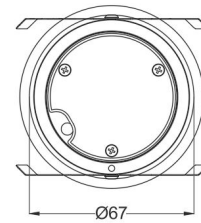

LIGHT SOURCE & OPTIC

Power

18W

Lens

12° - not interchangeable
18°/ 24°/ 33°/ 52° - interchangeable

Beam Direction

Fixed, Symmetrical

Material

PMMA

LED quantity

1

Binning

2 MacAdam steps

Color temperature & quality

2200K CRI>90
2400K CRI>90
2700K CRI>90/95
3000K CRI>80/90/95
3500K CRI>90/95
4000K CRI>90

Lifetime (Ta 25°)

L70 >77.000 hrs

Output (3000K CRI>90)

14°: 1228 lm
18°/ 24°/ 33°/ 52°: 1473 lm

FIXTURE

Dimensions

Ø 75mm x H 125mm

Material

Aluminium

Module finishes

Warm White (RAL 9010)
White (RAL 9003)
Gray White (RAL 9002)
Gothic Cement (RAL 7033)
Gray (RAL 7012)
Beige Gray (RAL 7006)
Brown (RAL 8019)
Black (RAL 9005)

Filter holder finishes

Gold Chrome
Shiny Chrome
Satin Gold
Satin Nickel
Black

Weight

480gr

Mounting

Recessed: cut out Ø 67mm

Fixing

Fixing frame with springs

Working temperature

-20° / +40°

ELECTRICAL FEATURES

Power supply

Constant current:
500 mA
Typical Vf= 36V

Driver requirement

Remote (not included)

Control

On/off
Push switch
Phase Cut
0/1-10 V
Casambi
DALI