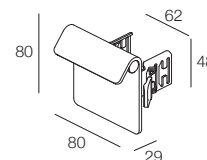

PIEGA IP67 m

archiproducts
DESIGN AWARDS
WINNER 2020

- IP67
- Class III
- Montaggio a parete
  Wall mounting
- WIPS - Water Infiltration Protection System
- Cavo in neoprene 100 cm
  100 cm neoprene cable
  (disponibile lunghezza cavo su misura)
  (additional cable length available upon request)
- Collegare in parallelo 24Vdc
  Connect in parallel at 24Vdc
- 150 gr (PIEGA 80 IP67 m)
- 210 gr (PIEGA 140 IP67 m)
- 62x48 mm (PIEGA 80 IP67 m)
- 85x48 mm (PIEGA 140 IP67 m)
- Altamente riciclabile
  Highly recyclable

Design discreto e pulito
Facilità d'installazione
Luce morbida e diffusa

Refined and discreet design
Easy to install
Soft and diffused light

PIEGA 80 IP67 m

2W 24Vdc	Finiture Finish	Colore LED LED Colour
Lumen Output 3000K 50lm		
Emissione diffusa Diffused emission 7P4020._ _	4A Grigio Antracite Anthracite Gray 7 Bianco - White - H Nero - Black - K Corten - Corten - L Bianco Perla Oyster White	- U 2200K - Y 2700K 6 3000K - K 3500K CRI > 90 - D 4000K CRI > 90

PIEGA 140 IP67 m

4W 24Vdc	Finiture Finish	Colore LED LED Colour
Lumen Output 3000K 100lm		
Emissione diffusa Diffused emission 7P4024._ _	4A Grigio Antracite Anthracite Gray 7 Bianco - White - H Nero - Black - K Corten - Corten - L Bianco Perla Oyster White	- U 2200K - Y 2700K 6 3000K - K 3500K CRI > 90 - D 4000K CRI > 90

ALIMENTATORI CONSIGLIATI (non inclusi)
SUGGESTED DRIVERS (not included)

24Vdc CV20-F-24-N

ACCESSORI
ACCESSORIES

Micro connettore stagno
Micro watertight connector
A00357.40

EXAMPLE CODE COMPOSITION
123456.