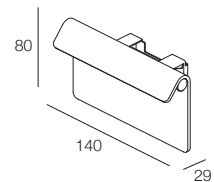

PIEGA 140 IP67

	4W 24Vdc	4W 220-240Vac	Finiture Finish	Colore LED LED Colour
Lumen Output 3000K	100lm	100lm		
Emissione diffusa Diffused emission	7P4022._ _	7P4116._ _	■ 4A Grigio Antracite Anthracite Gray □ 7 Bianco - White ■ H Nero - Black ■ K Corten - Corten □ L Bianco Perla Oyster White	■ Y 2700K ■ 6 3000K ■ K 3500K CRI > 90 □ D 4000K CRI > 90