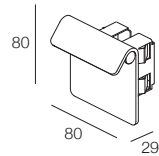

PIEGA 80 IP67

	2W 24Vdc	Finiture Finish	Colore LED LED Colour
Lumen Output 3000K	50lm		
Emissione diffusa Diffused emission	7P4018._ _	■ 4A Grigio Antracite Anthracite Gray □ 7 Bianco - White ■ H Nero - Black ■ K Corten - Corten □ L Bianco Perla Oyster White	■ Y 2700K ■ 6 3000K ■ K 3500K CRI > 90 □ D 4000K CRI > 90