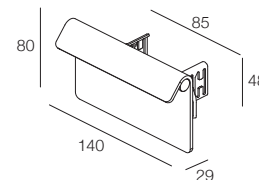

PIEGA 140 IP67 m

4W 24Vdc	Finiture Finish	Colore LED LED Colour
Lumen Output 3000K 100lm		
Emissione diffusa Diffused emission 7P4024._ _	4A Grigio Antracite Anthracite Gray 7 Bianco - White - H Nero - Black - K Corten - Corten - L Bianco Perla Oyster White	- U 2200K - Y 2700K 6 3000K - K 3500K CRI > 90 - D 4000K CRI > 90