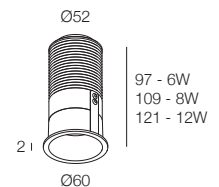

MIRUM Am+ IP55

	6W 180mA	8W 250mA	12W 350mA	12W 350mA	Finiture Finish	Colore LED LED Colour
Lumen Output 3000K	450lm	600lm	800lm	1000lm (at source)		
15° Reflector	7A4073._._	7A4074._._	7A4075._._		 7 Bianco - White A Oro - Gold C Gothic Cement K Corten - Corten H Nero - Black L Bianco Perla Oyster White	 Y 2700K 6 3000K W 3000K CRI > 90 9 4000K T 3000K CRI > 90 DIM-TO-WARM
25° Reflector	7G4073._._	7G4074._._	7G4075._._			
40° Reflector	744073._._	744074._._	744075._._	<u>744076._.T</u> DIM-TO-WARM