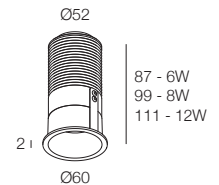

MIRUM Am+

- IP40 / IP55
- Class III
- Incasso a parete, soffitto
  Wall, ceiling recessed
- Collegare in serie 180mA o 250mA o 350mA
  Connect in series at 180mA or 250mA or 350mA
- 290 gr
- Ø 52 mm
- Altamente riciclabile
  Highly recyclable

Ottica arretrata
Elevata efficienza
Pulizia del fascio luminoso

Backward optics
High efficiency
Clean light beam

MIRUM Am+ IP40

	6W 180mA	8W 250mA	12W 350mA	12W 350mA	Finiture Finish	Colore LED LED Colour
Lumen Output 3000K	450lm	600lm	800lm	1000lm (at source)		
15° Reflector	7A4069._._	7A4070._._	7A4071._._		 7 Bianco - White A Oro - Gold C Gothic Cement K Corten - Corten H Nero - Black L Bianco Perla Oyster White	 Y 2700K 6 3000K W 3000K CRI > 90 9 4000K T 3000K CRI > 90 DIM-TO-WARM
25° Reflector	7G4069._._	7G4070._._	7G4071._._			
40° Reflector	744069._._	744070._._	744071._._	<u>744072._.T</u> DIM-TO-WARM		

MIRUM Am+ IP55

	6W 180mA	8W 250mA	12W 350mA	12W 350mA	Finiture Finish	Colore LED LED Colour
Lumen Output 3000K	450lm	600lm	800lm	1000lm (at source)		
15° Reflector	7A4073._._	7A4074._._	7A4075._._		 7 Bianco - White A Oro - Gold C Gothic Cement K Corten - Corten H Nero - Black L Bianco Perla Oyster White	 Y 2700K 6 3000K W 3000K CRI > 90 9 4000K T 3000K CRI > 90 DIM-TO-WARM
25° Reflector	7G4073._._	7G4074._._	7G4075._._			
40° Reflector	744073._._	744074._._	744075._._	<u>744076._.T</u> DIM-TO-WARM		

ALIMENTATORI CONSIGLIATI (non inclusi)
SUGGESTED DRIVERS (not included)

180mA	CC20-F-180-N
250mA	CC9-F-250-N
350mA	CC20-F-350-N
350mA	CC20-A-350-N DIM-TO-WARM

ACCESSORI
ACCESSORIES

	Filtro Ellittico Linear Filter	Nido D'ape Hex Louver	Filtro Prismatico Prismatic Filter	Filtro Correttivo Softening Lens
IP40	A01164.80	A01162.40	A01165.80	A01163.80
IP55	A01168.80	A01166.40	A01169.80	A01167.80

Only for 15° reflector

EXAMPLE CODE COMPOSITION
123456.