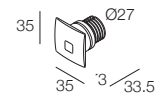

LUI

- IP40
- Class III
- Incasso a parete
  Wall recessed
- Collegare in serie 350mA o 500mA
  Connect in series at 350mA or 500mA
- 40 gr
- Altamente riciclabile
  Highly recyclable

3 modelli disponibili Presenza discreta ed elegante Ottica asimmetrica

Three models available
Discreet and elegant presence
Asymmetric optics

LUI 01

	1W 350mA	2W 500mA	Finiture Finish	Colore LED LED Colour
Lumen 3000K	100lm	150lm		
45° Emission	720906._ _	720907._ _	3 Grigio - Gray 4 Nero - Black 6 Acciaio Inox Stainless Steel AISI 316L 7 Bianco - White	- U 2200K - Y 2700K 6 3000K 9 4000K

LUI 02

	1W 350mA	2W 500mA	Finiture Finish	Colore LED LED Colour
Lumen 3000K	100lm	150lm		
45° Emission	720904._ _	720905._ _	3 Grigio - Gray 4 Nero - Black 6 Acciaio Inox Stainless Steel AISI 316L 7 Bianco - White	- U 2200K - Y 2700K 6 3000K 9 4000K

LUI 03

	1W 350mA	2W 500mA	Finiture Finish	Colore LED LED Colour
Lumen 3000K	100lm	150lm		
45° Emission	720902._ _	720903._ _	3 Grigio - Gray 4 Nero - Black 6 Acciaio Inox Stainless Steel AISI 316L 7 Bianco - White	- U 2200K - Y 2700K 6 3000K 9 4000K

ALIMENTATORI CONSIGLIATI (non inclusi)
SUGGESTED DRIVERS (not included)

350mA   CC20-F-350-N
500mA   CC20-F-500-N

ACCESSORI
ACCESSORIES

Cassaforma
Housing
A00914.30
 Ø 30 mm

Supporto con molle
Springs support
A00293.40
 Ø 33 mm

EXAMPLE CODE COMPOSITION
123456.

LED COLOUR
FINISH