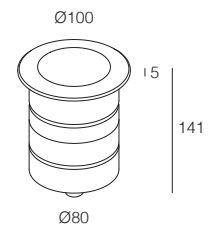

## IRIDE 3 i IP68

-  IP68
-  Class III
-  Incasso a parete, pavimento  
Wall, floor recessed
-  WIPS - Water Infiltration Protection System
-  Cavo in neoprene 500 cm  
500 cm neoprene cable  
(disponibile lunghezza cavo su misura)  
(additional cable length available upon request)
-  Collegare in serie 500mA o 1000mA  
Connect in series at 500mA or 1000mA
-  2300 gr
-  Altamente riciclabile  
Highly recyclable

### IRIDE 3 i IP68

	 ALL WHITE 20W 1000mA	 DYNAMIC WHITE 20W 500mA	 RGBW 20W 500mA	Finiture Finish	Colore LED LED Colour
 30° Lens	764120.6 _	764120.68	764120.67	 6 Acciaio Inox Stainless Steel AISI 316L	 Y 2700K  6 3000K  9 4000K  1 5000K  8 DYNAMIC WHITE  7 RGBW
 60° Lens	754120.6 _	754120.68	754120.67		

Controcassa  
Recessed box  
**A00276.40**

Controcassa IP68  
AISI 316L  
IP68 Recessed box  
**A01088.60**

Connettore stagno  
Waterlight connector  
**A00387.40**

EXAMPLE CODE COMPOSITION  
123456.