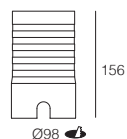

ACCESSORIES

Plastic recessed box
A00333.40