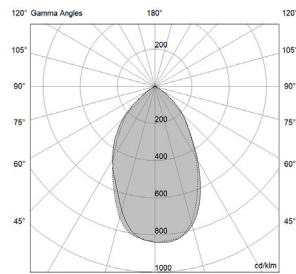

Efficacy
23 lm/W

2W - 30° | UGR 16

H (m)	D (m)	Eav (lx)
1	0.41	259
2	0.82	65
3	1.22	29
4	1.63	16
5	2.04	10

Total lumen output
80 lm

Efficacy
40 lm/W

2W - 60° | UGR 27

H (m)	D (m)	Eav (lx)
1	1.20	67
2	2.40	17
3	3.59	7
4	4.79	4
5	5.99	3

Total lumen output
102 lm

Efficacy
51 lm/W

2W - F.G. | UGR 29

H (m)	D (m)	Eav (lx)
1	1.70	22
2	3.41	5
3	5.11	2
4	6.81	1
5	8.51	1

Total lumen output
76 lm

Efficacy
38 lm/W

2W - T.G. | UGR 30

H (m)	D (m)	Eav (lx)
1	2.03	26
2	4.07	6
3	6.10	3
4	8.13	2
5	10.17	1

Total lumen output
112 lm

Efficacy
56 lm/W

3W - 60° | UGR 28

H (m)	D (m)	Eav (lx)
1	1.29	142
2	2.59	35
3	3.88	16
4	5.18	9
5	6.47	6

Total lumen output
261 lm

Efficacy
87 lm/W

3W - F.G. | UGR 31

H (m)	D (m)	Eav (lx)
1	1.25	55
2	2.51	14
3	3.76	6
4	5.01	3
5	6.26	2

Total lumen output
132 lm

Efficacy
44 lm/W

3W - T.G. | UGR 30

H (m)	D (m)	Eav (lx)
1	1.37	72
2	2.75	18
3	4.12	8
4	5.50	5
5	6.87	3

Total lumen output
188 lm

Efficacy
63 lm/W

SUGGESTED REMOTE DRIVERS

On/Off :