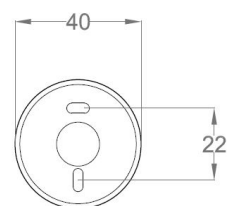

Gemma 40 N

Surface lighting | IP40 | Class III | Dimmable

LIGHT SOURCE & OPTIC

Power

1W
2W
3W

Lens

10°
30°
60°
Frosted glass
Transparent glass

Beam Direction

Fixed, Symmetrical

Material

PMMA

LED quantity

1

Binning

2 MacAdam steps

Color temperature & quality

2200K CRI>80
2700K CRI>80
3000K CRI>80/90
4000K CRI>80
5000K
RGBW

Lifetime

(L90) >55.000 hrs

FIXTURE

Dimensions

Ø 40mm x H 73mm

Material

Aluminium

Body finishes

Black
Gray
Shiny chrome
White (RAL 9003)
All white (RAL 9003)

Weight

115gr

Mounting

On surface

Fixing

Screws

Working temperature

-20° / +40°

ELECTRICAL FEATURES

Power supply

Constant current:
350 mA
500 mA
700 mA (RGBW)
Typical Vf= 3V (9V-3W)

Driver requirement

Remote (not included)

Control

On/off
Push switch
Phase Cut
0/1-10 V
Casambi
DALI