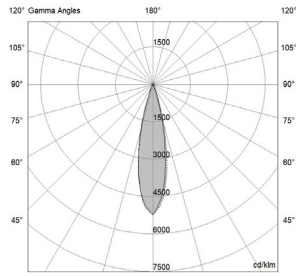

2200K CRI>80
2700K CRI>80
3000K CRI>80/90
4000K CRI>80
5000K
RGBW

Lifetime

(L90) >55.000 hrs

FIXTURE

Dimensions

Ø 40mm x H 73mm

Material

Aluminium

On/off
Push switch
Phase Cut
0/1-10 V
Casambi
DALI

Gemma 40 N

PHOTOMETRIC DATA (3000K CRI>80)

2W - 10° | UGR 13

H (m)	D (m)	Eav (lx)
1	0.29	380
2	0.58	95
3	0.86	42
4	1.15	24
5	1.44	15

Total lumen output
76 lm

Efficacy
23 lm/W

2W - 30° | UGR 16

H (m)	D (m)	Eav (lx)
1	0.41	259
2	0.82	65
3	1.22	29
4	1.63	16
5	2.04	10

Total lumen output
80 lm

Efficacy
40 lm/W

2W - 60° | UGR 27

H (m)	D (m)	Eav (lx)
1	1.20	67
2	2.40	17
3	3.59	7
4	4.79	4
5	5.99	3

Total lumen output
102 lm

Efficacy
51 lm/W

2W - F.G. | UGR 29

H (m)	D (m)	Eav (lx)
1	1.70	22
2	3.41	5
3	5.11	2
4	6.81	1
5	8.51	1

Total lumen output
76 lm

Efficacy
38 lm/W

2W - T.G. | UGR 30

H (m)	D (m)	Eav (lx)
1	2.03	26
2	4.07	6
3	6.10	3
4	8.13	2
5	10.17	1