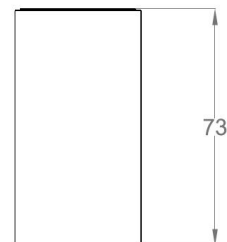

Gemma 40 N

Surface lighting | IP40 | Class III | Dimmable

LIGHT SOURCE & OPTIC

Power

1W
2W
3W

Lens

10°
30°
60°
Frosted glass
Transparent glass

Beam Direction

2200K CRI>80
2700K CRI>80
3000K CRI>80/90
4000K CRI>80
5000K
RGBW

Lifetime

(L90) >55.000 hrs

FIXTURE

Dimensions

Ø 40mm x H 73mm

Material

Aluminium

On/off
Push switch
Phase Cut
0/1-10 V
Casambi
DALI

Gemma 40 N

PHOTOMETRIC DATA (3000K CRI>80)

2W - 10° | UGR 13

H (m)	D (m)	Eav (lx)
1	0.29	380
2	0.58	95
3	0.86	42
4	1.15	24
5	1.44	15

Total lumen output
76 lm

Efficacy
23 lm/W

2W - 30° | UGR 16

H (m)	D (m)	Eav (lx)
1	0.41	259
2	0.82	65
3	1.22	29
4	1.63	16
5	2.04	10

Total lumen output
80 lm

Efficacy
40 lm/W

2W - 60° | UGR 27

H (m)	D (m)	Eav (lx)
1	1.20	67
2	2.40	17
3	3.59	7
4	4.79	4
5	5.99	3