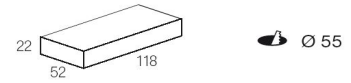

SUGGESTED REMOTE DRIVERS

On/Off :

CC20-F-350/500-N

Multifunction (DALI 2, 0/1-10V, PUSH RIPPLE FREE, AM DIMMING):

CC25-DM-350/500-N