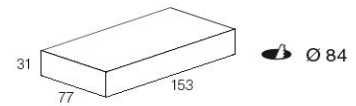

Other options upon request