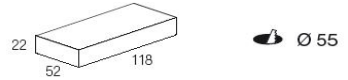

DMX, RIPPLE FREE, DIM TO DARK:

CC50-X-700-NL