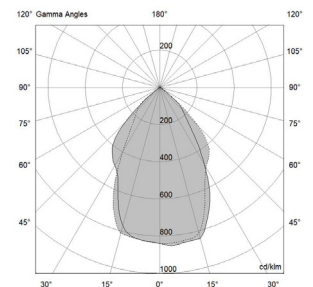

Efficacy
23 lm/W

2W - 30° | UGR 16

H (m)	D (m)	Eav (lx)
1	0.41	259
2	0.82	65
3	1.22	29
4	1.63	16
5	2.04	10

Total lumen output
80 lm

Efficacy
40 lm/W

2W - 60° | UGR 27

H (m)	D (m)	Eav (lx)
1	1.20	67
2	2.40	17
3	3.59	7
4	4.79	4
5	5.99	3

Total lumen output
102 lm

Efficacy
51 lm/W

2W - F.G. | UGR 29

H (m)	D (m)	Eav (lx)
1	1.70	22
2	3.41	5
3	5.11	2
4	6.81	1
5	8.51	1

Total lumen output
76 lm

Efficacy
38 lm/W

2W - T.G. | UGR 30

H (m)	D (m)	Eav (lx)
1	2.03	26
2	4.07	6
3	6.10	3
4	8.13	2
5	10.17	1

Total lumen output
112 lm

Efficacy
56 lm/W

3W - 60° | UGR 28

H (m)	D (m)	Eav (lx)
1	1.29	142
2	2.59	35
3	3.88	16
4	5.18	9
5	6.47	6

Total lumen output
261 lm

Efficacy
87 lm/W

3W - F.G. | UGR 31

H (m)	D (m)	Eav (lx)
1	1.25	55
2	2.51	14
3	3.76	6
4	5.01	3
5	6.26	2

Total lumen output
132 lm

Efficacy
44 lm/W

3W - T.G. | UGR 30

H (m)	D (m)	Eav (lx)
1	1.37	72
2	2.75	18
3	4.12	8
4	5.50	5
5	6.87	3

Total lumen output
188 lm

Efficacy
63 lm/W

SUGGESTED REMOTE DRIVERS

On/Off :