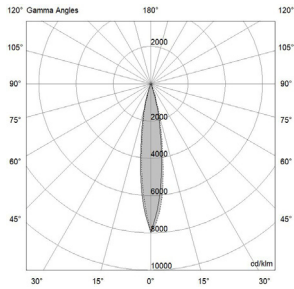

2200K CRI>80
2700K CRI>80
3000K CRI>80/90
4000K CRI>80
5000K
RGBW

Lifetime

(L90) >55.000 hrs

FIXTURE

Dimensions

Ø 40mm x H 73mm

Material

Aluminium

On/off
Push switch
Phase Cut
0/1-10 V
Casambi
DALI

Gemma 40 N

PHOTOMETRIC DATA (3000K CRI>80)

2W - 10° | UGR 13

H (m)	D (m)	Eav (lx)
1	0.29	380
2	0.58	95
3	0.86	42
4	1.15	24
5	1.44	15

Total lumen output
76 lm

Efficacy
23 lm/W

2W - 30° | UGR 16

H (m)	D (m)	Eav (lx)
1	0.41	259
2	0.82	65
3	1.22	29
4	1.63	16
5	2.04	10

Total lumen output
80 lm

Efficacy
40 lm/W

2W - 60° | UGR 27

H (m)	D (m)	Eav (lx)
1	1.20	67
2	2.40	17
3	3.59	7
4	4.79	4
5	5.99	3

Total lumen output
102 lm

Efficacy
51 lm/W

2W - F.G. | UGR 29

H (m)	D (m)	Eav (lx)
1	1.70	22
2	3.41	5
3	5.11	2
4	6.81	1
5	8.51	1

Total lumen output
76 lm

Efficacy
38 lm/W

2W - T.G. | UGR 30

H (m)	D (m)	Eav (lx)
1	2.03	26
2	4.07	6
3	6.10	3
4	8.13	2
5	10.17	1