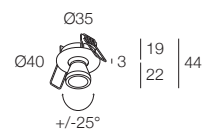

■ GEMMA 40 mR

	1W 350mA		Finiture Finish	Colore LED LED Colour
Lumen 3000K	100lm			
10° Lens	730120__-UL		1 Cromo Lucido Shiny Chrome 3 Grigio - Gray 4 Nero - Black	- Y 2700K 6 3000K - W 3000K CRI > 90 9 4000K
30° Lens	760120__-UL			
60° Lens	750120__-UL			
Vetro trasparente Transparent glass	720120__-UL			
Vetro satinato Frosted glass	710120__-UL			
40° Lens	740120__-UL			
130° Emission	700120__-UL