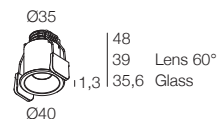

DGN

GEMMA 40 Am

-  IP40
-  Class III
-  Incasso a parete, soffitto
Wall, ceiling recessed
-  Collegare in serie 350mA
Connect in series at 350mA
-  75 gr
-  Ø 35 mm
-  Altamente riciclabile
Highly recyclable

■ GEMMA 40 Am

	1W 350mA	Lumen 3000K	100lm	Finiture Finish	Colore LED LED Colour
 10° Lens	734171._.-UL			<ul style="list-style-type: none">  1 Cromo Lucido Shiny Chrome  3 Grigio - Gray  4 Nero - Black  7 Bianco - White  B1 Bronzo - Bronze 	<ul style="list-style-type: none">  U 2200K  Y 2700K  6 3000K  W 3000K CRI > 90  9 4000K  1 5000K
 30° Lens	764171._.-UL				
 60° Lens	754171._.-UL				
 Vetro trasparente Transparent glass	724171._.-UL				
 Vetro satinato Frosted glass	714171._.-UL				