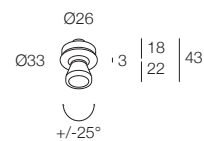

ALIMENTATORI CONSIGLIATI (non inclusi)
SUGGESTED DRIVERS (not included)

350mA CC30-M-350-NW

EXAMPLE CODE COMPOSITION
123456._.-UL

LED COLOUR
FINISH