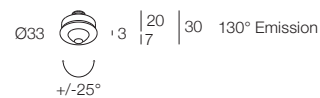

## GEMMA 30 gr

-  IP40
-  Class III
-  Incasso a parete, soffitto  
Wall, ceiling recessed
-  Collegare in serie 350mA  
Connect in series at 350mA
-  38 gr
-  Ø 27 mm
-  Altamente riciclabile  
Highly recyclable

## ■ GEMMA 30 gr

	1W 350mA	Lumen 3000K 100lm	Finiture Finish	Colore LED LED Colour
 10° Lens	734278._.-UL		 1 Cromo Lucido Shiny Chrome	 U 2200K
 30° Lens	764278._.-UL		 3 Grigio - Gray	 Y 2700K
 60° Lens	754278._.-UL		 4 Nero - Black	 6 3000K
 Vetro trasparente Transparent glass	724278._.-UL		 7 Bianco - White	 W 3000K CRI > 90
 Vetro satinato Frosted glass	714278._.-UL			 9 4000K
 40° Lens	744278._.-UL			
 130° Emission	704278._.-UL			