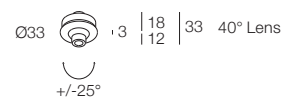

## GEMMA 30 gr

-  IP40
-  Class III
-  Incasso a parete, soffitto  
Wall, ceiling recessed
-  Collegare in serie 350mA  
Connect in series at 350mA
-  38 gr
-  Ø 27 mm
-  Altamente riciclabile  
Highly recyclable

## ■ GEMMA 30 gr

	1W 350mA	Lumen 3000K 100lm	Finiture Finish	Colore LED LED Colour
 10° Lens	734278._.-UL		 1 Cromo Lucido Shiny Chrome	 U 2200K
 30° Lens	764278._.-UL		 3 Grigio - Gray	 Y 2700K
 60° Lens	754278._.-UL		 4 Nero - Black	 6 3000K
 Vetro trasparente Transparent glass	724278._.-UL		 7 Bianco - White	 W 3000K CRI > 90
 Vetro satinato Frosted glass	714278._.-UL			 9 4000K
 40° Lens	744278._.-UL			
 130° Emission	704278._.-UL			