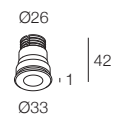

DGA

GEMMA 30 g

-  IP40
-  Class III
-  Incasso a parete, soffitto
Wall, ceiling recessed
-  Collegare in serie 350mA
Connect in series at 350mA
-  42 gr
-  Ø 27 mm
-  Altamente riciclabile
Highly recyclable

■ GEMMA 30 g

	1W 350mA	Finiture Finish	Colore LED LED Colour
Lumen 3000K	100lm		
 10° Lens	734274._._-UL	 1 Cromo Lucido Shiny Chrome	 U 2200K
 30° Lens	764274._._-UL	 3 Grigio - Gray	 Y 2700K
 60° Lens	754274._._-UL	 4 Nero - Black	 6 3000K
 Vetro trasparente Transparent glass	724274._._-UL	 7 Bianco - White	 W 3000K CRI > 90
 Vetro satinato Frosted glass	714274._._-UL		 9 4000K