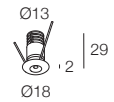

■ GEMMA 18 m

	1W 350mA	Lumen 3000K	100lm	Finiture Finish	Colore LED LED Colour
40° Lens	740108._._-UL			1 Cromo Lucido Shiny Chrome 3 Grigio - Gray 4 Nero - Black 7 Bianco - White	- Y 2700K 6 3000K - W 3000K CRI > 90 9 4000K
130° Emission	700108._._-UL