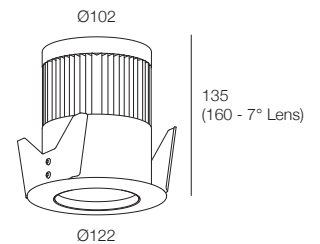

EMPORIO mT+

	25W 700mA	35W 900mA	45W 1200mA	Finiture Finish	Colore LED LED Colour
Lumen Output 3000K	2500lm	3100lm	4000lm		
7° Lens	7R3648._._	7R3650._._		☐ H Nero - Black ☐ 7 Bianco - White	☐ Y 2700K ☐ 6 3000K ☐ W 3000K CRI > 90 ☐ 9 4000K ☐ Z 3250K BRILLIANT SPECIAL RETAIL Available upon request DIM-TO-WARM
20° Reflector	783648._._	783650._._	783651._._		
30° Reflector	763648._._	763650._._	763651._._		
50° Reflector	7D3648._._	7D3650._._	7D3651._._