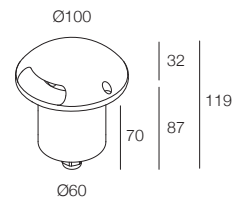

DISCOVERY

-  IP65
-  Class III
-  Incasso a parete, pavimento
Wall, floor recessed
-  WIPS - Water Infiltration Protection System
-  Carrabile 2000 kg
Drive over up to 2000 kg
-  Cavo in neoprene 100 cm
100 cm neoprene cable
(disponibile lunghezza cavo su misura)
(additional cable length available upon request)
-  Collegare in serie 350mA
Connect in series at 350mA
-  Collegare in parallelo 24Vdc
Connect in parallel at 24Vdc
-  600-1130 gr
-  Altamente riciclabile
Highly recyclable

DISCOVERY

MONOEMISSIONE - SINGLE LIGHT EMISSION

	4W 350mA 400lm	4W 24Vdc 400lm	Finiture Finish	Colore LED LED Colour
 Vetro trasparente Transparent glass	723637._._	723638._._	<ul style="list-style-type: none">  3 Grigio - Gray  4 Nero - Black  6 Acciaio Inox Stainless Steel AISI 316L 	<ul style="list-style-type: none">  Y 2700K  6 3000K  9 4000K
 Vetro satinato Frosted glass	713637._._	713638._._		