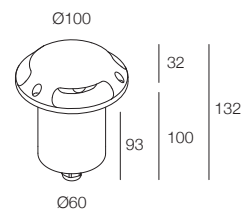

DISCOVERY

-  IP65
-  Class III
-  Incasso a parete, pavimento
Wall, floor recessed
-  WIPS - Water Infiltration Protection System
-  Carrabile 2000 kg
Drive over up to 2000 kg
-  Cavo in neoprene 100 cm
100 cm neoprene cable
(disponibile lunghezza cavo su misura)
(additional cable length available upon request)
-  Collegare in serie 350mA
Connect in series at 350mA
-  Collegare in parallelo 24Vdc
Connect in parallel at 24Vdc
-  600-1130 gr
-  Altamente riciclabile
Highly recyclable

DISCOVERY

MONOEMISSIONE - SINGLE LIGHT EMISSION

	4W 350mA 400lm	4W 24Vdc 400lm	Finiture Finish	Colore LED LED Colour
 Vetro trasparente Transparent glass	723637._._	723638._._	<ul style="list-style-type: none">  3 Grigio - Gray  4 Nero - Black  6 Acciaio Inox Stainless Steel AISI 316L 	<ul style="list-style-type: none">  Y 2700K  6 3000K  9 4000K
 Vetro satinato Frosted glass	713637._._	713638._._		

DISCOVERY

BIEMISSIONE - DOUBLE LIGHT EMISSION

	4W x 2 350mA 400lm x 2	4W x 2 24Vdc 400lm x 2	Finiture Finish	Colore LED LED Colour
 Vetro trasparente Transparent glass	723639._._	723640._._	<ul style="list-style-type: none">  3 Grigio - Gray  4 Nero - Black  6 Acciaio Inox Stainless Steel AISI 316L 	<ul style="list-style-type: none">  Y 2700K  6 3000K  9 4000K
 Vetro satinato Frosted glass	713639._._	713640._._		

DISCOVERY

TRIPLAEMISSIONE - TRIPLE LIGHT EMISSION

	4W x 3 350mA 400lm x 3	4W x 3 24Vdc 400lm x 3	Finiture Finish	Colore LED LED Colour
 Vetro trasparente Transparent glass	723641._._	723642._._	<ul style="list-style-type: none">  3 Grigio - Gray  4 Nero - Black  6 Acciaio Inox Stainless Steel AISI 316L 	<ul style="list-style-type: none">  Y 2700K  6 3000K  9 4000K
 Vetro satinato Frosted glass	713641._._	713642._._		