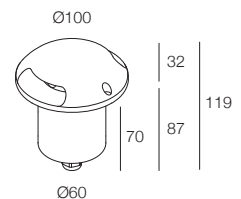

DISCOVERY

-  IP65
-  Class III
-  Incasso a parete, pavimento
Wall, floor recessed
-  WIPS - Water Infiltration Protection System
-  Carrabile 2000 kg
Drive over up to 2000 kg
-  Cavo in neoprene 100 cm
100 cm neoprene cable
(disponibile lunghezza cavo su misura)
(additional cable length available upon request)
-  Collegare in serie 350mA
Connect in series at 350mA
-  Collegare in parallelo 24Vdc
Connect in parallel at 24Vdc
-  600-1130 gr
-  Altamente riciclabile
Highly recyclable

DISCOVERY

MONOEMISSIONE - SINGLE LIGHT EMISSION

	4W 350mA 400lm	4W 24Vdc 400lm	Finiture Finish	Colore LED LED Colour
 Vetro trasparente Transparent glass	723637._._	723638._._	<ul style="list-style-type: none">  3 Grigio - Gray  4 Nero - Black  6 Acciaio Inox Stainless Steel AISI 316L 	<ul style="list-style-type: none">  Y 2700K  6 3000K  9 4000K
 Vetro satinato Frosted glass	713637._._	713638._._		

DISCOVERY

BIEMISSIONE - DOUBLE LIGHT EMISSION

	4W x 2 350mA 400lm x 2	4W x 2 24Vdc 400lm x 2	Finiture Finish	Colore LED LED Colour
 Vetro trasparente Transparent glass	723639._._	723640._._	<ul style="list-style-type: none">  3 Grigio - Gray  4 Nero - Black  6 Acciaio Inox Stainless Steel AISI 316L 	<ul style="list-style-type: none">  Y 2700K  6 3000K  9 4000K
 Vetro satinato Frosted glass	713639._._	713640._._		