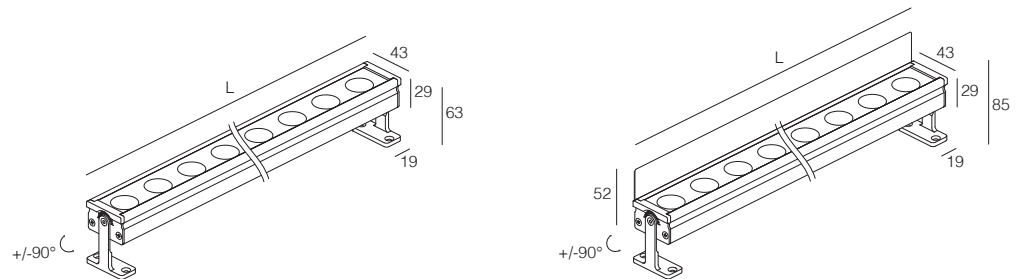

CONTINUUM

-  IP40
-  Class III
-  Montaggio a parete, soffitto, pavimento
Wall, ceiling, floor mounting
-  Collegare in parallelo 24Vdc
Connect in parallel at 24Vdc
-  370 gr - 750 gr - 1120 gr - 1490 gr -
1860 gr - 2240 gr - 2690 gr
-  Altamente riciclabile
Highly recyclable

CONTINUUM

Lumen Output 3000K 2500 lm/m	9W	18W	27W	36W	45W	54W	63W	Finiture Finish	Colore LED LED Colour
	24Vdc	24Vdc	24Vdc	24Vdc	24Vdc	24Vdc	24Vdc		
	L = 30 cm	L = 60 cm	L = 90 cm	L = 120 cm	L = 150 cm	L = 180 cm	L = 210 cm		
 10° Lens	733706_..	733724_..	733725_..	733726_..	733727_..	733728_..	733729_..	■ H Nero - Black	<ul style="list-style-type: none"> ■ U 2200K ■ Y 2700K ■ 6 3000K ■ W 3000K CRI > 90 ■ 9 4000K ■ 8 DYNAMIC WHITE <small>Available on some products only L max 180 cm</small>
 25° Lens	7G3706_..	7G3724_..	7G3725_..	7G3726_..	7G3727_..	7G3728_..	7G3729_..		
 40° Lens	743706_..	743724_..	743725_..	743726_..	743727_..	743728_..	743729_..		
 60° Lens	753706_..	753724_..	753725_..	753726_..	753727_..	753728_..	753729_..		
 Lente ellittica Elliptical lens	773706_..	773724_..	773725_..	773726_..	773727_..	773728_..	773729_..		

CONTINUUM

CON VISIERA - WITH VISOR

Lumen Output 3000K 2500 lm/m	9W	18W	27W	36W	45W	54W	63W	Finiture Finish	Colore LED LED Colour
	24Vdc	24Vdc	24Vdc	24Vdc	24Vdc	24Vdc	24Vdc		
	L = 30 cm	L = 60 cm	L = 90 cm	L = 120 cm	L = 150 cm	L = 180 cm	L = 210 cm		
 10° Lens	734235_..	734229_..	734230_..	734231_..	734232_..	734233_..	734234_..	■ H Nero - Black	<ul style="list-style-type: none"> ■ U 2200K ■ Y 2700K ■ 6 3000K ■ W 3000K CRI > 90 ■ 9 4000K ■ 8 DYNAMIC WHITE <small>Available on some products only L max 180 cm</small>
 25° Lens	7G4235_..	7G4229_..	7G4230_..	7G4231_..	7G4232_..	7G4233_..	7G4234_..		
 40° Lens	744235_..	744229_..	744230_..	744231_..	744232_..	744233_..	744234_..		
 60° Lens	754235_..	754229_..	754230_..	754231_..	754232_..	754233_..	754234_..		
 Lente ellittica Elliptical lens	774235_..	774229_..	774230_..	774231_..	774232_..	774233_..	774234_..		