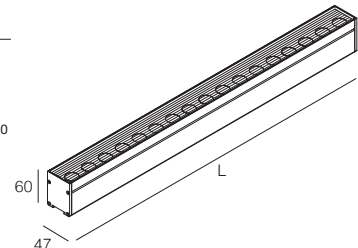

Lumen Output 3000K 2500 lm/m	11W	21W	30W	40W	50W	Finiture Finish	Colore LED LED Colour
	220-240Vac	220-240Vac	220-240Vac	220-240Vac	220-240Vac		
	L = 30 cm	L = 60 cm	L = 90 cm	L = 120 cm	L = 150 cm		
10° Lens	734390._.	734391._.	734392._.	734393._.	734394._.	■ 4 Nero - Black	U 2200K Y 2700K 6 3000K W 3000K CRI > 90 9 4000K
25° Lens	7G4390._.	7G4391._.	7G4392._.	7G4393._.	7G4394._.		
40° Lens	744390._.	744391._.	744392._.	744393._.	744394._.		
60° Lens	754390._.	754391._.	754392._.	754393._.	754394._.		
Lente ellittica Elliptical lens	774390._.	774391._.	774392._.	774393._.	774394._.