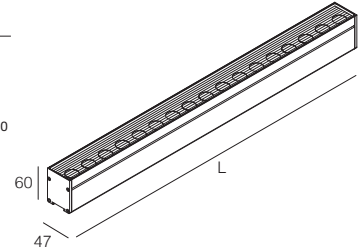

Lumen Output 3000K 2500 lm/m	11W	21W	30W	40W	50W	Finiture Finish	Colore LED LED Colour
	220-240Vac	220-240Vac	220-240Vac	220-240Vac	220-240Vac		
	L = 30 cm	L = 60 cm	L = 90 cm	L = 120 cm	L = 150 cm		
10° Lens	734385._.	734386._.	734387._.	734388._.	734389._.	■ 4 Nero - Black	U 2200K Y 2700K 6 3000K W 3000K CRI > 90 9 4000K
25° Lens	7G4385._.	7G4386._.	7G4387._.	7G4388._.	7G4389._.		
40° Lens	744385._.	744386._.	744387._.	744388._.	744389._.		
60° Lens	754385._.	754386._.	754387._.	754388._.	754389._.		
Lente ellittica Elliptical lens	774385._.	774386._.	774387._.	774388._.	774389._.