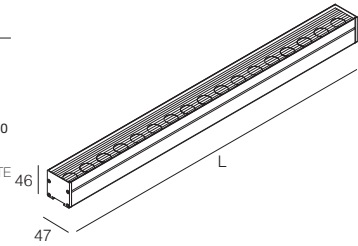

CONTINUUM IP67 CON FRANGILUCE - WITH LOUVER

Lumen Output 3000K 2500 lm/m	9W	18W	27W	36W	45W	Finiture Finish	Colore LED LED Colour
	24Vdc	24Vdc	24Vdc	24Vdc	24Vdc		
	L = 30 cm	L = 60 cm	L = 90 cm	L = 120 cm	L = 150 cm		
10° Lens	734395._.	734396._.	734397._.	734398._.	734399._.	■ 4 Nero - Black	U 2200K Y 2700K 6 3000K W 3000K CRI > 90 9 4000K 8 DYNAMIC WHITE
25° Lens	7G4395._.	7G4396._.	7G4397._.	7G4398._.	7G4399._.		
40° Lens	744395._.	744396._.	744397._.	744398._.	744399._.		
60° Lens	754395._.	754396._.	754397._.	754398._.	754399._.		
Lente ellittica Elliptical lens	774395._.	774396._.	774397._.	774398._.	774399._.