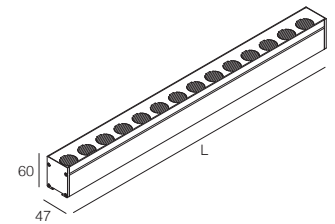

Continuum IP67 Louver 230V

220-240Vac	11W	21W	30W	40W	50W
Length	30 cm	60 cm	90 cm	120 cm	150 cm
10° Lens	734385. __	734386. __	734387. __	734388. __	734389. __
25° Lens	764385. __	764386. __	764387. __	764388. __	764389. __
40° Lens	744385. __	744386. __	744387. __	744388. __	744389. __
60° Lens	754385. __	754386. __	754387. __	754388. __	754389. __
Elliptical Lens	774385. __	774386. __	774387. __	774388. __	774389. __

Lumen Output 3000K
30W/m - 10° Lens: 2500 lm/m

FINISH	CCT
● 4 Black	● U 2200K
	● Y 2700K
	● W 3000K CRI > 90
	● 6 3000K
	● 9 4000K

Continuum IP67 louver 230V DALI

220-240Vac	11W	21W	30W	40W	50W
Length	30 cm	60 cm	90 cm	120 cm	150 cm
10° Lens	734390. __	734391. __	734392. __	734393. __	734394. __
25° Lens	764390. __	764391. __	764392. __	764393. __	764394. __
40° Lens	744390. __	744391. __	744392. __	744393. __	744394. __
60° Lens	754390. __	754391. __	754392. __	754393. __	754394. __
Elliptical Lens	774390. __	774391. __	774392. __	774393. __	774394. __

SUGGESTED DRIVERS (not included)

24Vdc CV70-F-24-N p. 292
24Vdc TW CV100-L-24-NL p. 291

ACCESSORIES

Fixed bracket
A00949.40

Adjustable bracket
H30
A00951.40

Adjustable bracket
H50
A00952.40

Adjustable bracket
H80
A00953.40

Watertight connector
24Vdc
A00357.40

Watertight connector
220-240Vac
A01023.40

Fixing plate
(Only on Request)
Contact our sales department
for more information