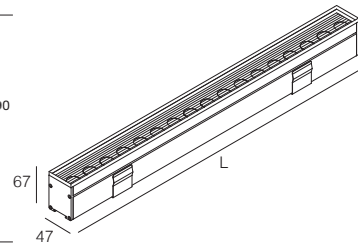

Lumen Output 3000K 1800 lm/m	11W 220-240Vac	21W 220-240Vac	30W 220-240Vac	40W 220-240Vac	Finiture Finish	Colore LED LED Colour
	L = 30 cm	L = 60 cm	L = 90 cm	L = 120 cm		
10° Lens	734466._._	734467._._	734468._._	734469._._	■ 4 Nero - Black	■ U 2200K ■ Y 2700K ■ 6 3000K ■ W 3000K CRI > 90 ■ 9 4000K
25° Lens	7G4466._._	7G4467._._	7G4468._._	7G4469._._		
40° Lens	744466._._	744467._._	744468._._	744469._._		
60° Lens	754466._._	754467._._	754468._._	754469._._		
Lente ellittica Elliptical lens	774466._._	774467._._	774468._._	774469._._