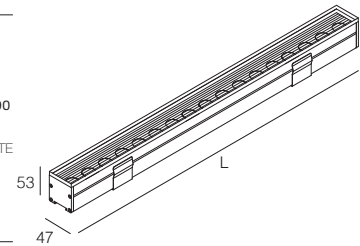

CONTINUUM i IP67 LOUVER

-  IP67
-  Class III 24Vdc
-  Class II 220-240Vac
-  Incasso a pavimento
Floor recessed
-  WIPS - Water Infiltration Protection System
-  Carrabile 2000 kg
Drive over up to 2000 kg
-  Cavo in neoprene 100 cm
100 cm neoprene cable
(disponibile lunghezza cavo su misura)
(additional cable length available upon request)
-  Collegare in parallelo 24Vdc
Connect in parallel at 24Vdc
-  Alimentazione integrata, collegare alla tensione di rete 220-240Vac
Built-in driver, connect directly to the line voltage to 220-240Vac
-  Altamente riciclabile
Highly recyclable

CONTINUUM i IP67

CON FRANGILUCE - WITH LOUVER

Lumen Output 3000K 1800 lm/m	9W 24Vdc	18W 24Vdc	27W 24Vdc	36W 24Vdc	Finiture Finish	Colore LED LED Colour
	L = 30 cm	L = 60 cm	L = 90 cm	L = 120 cm		
 10° Lens	734462._._	734463._._	734464._._	734465._._	■ 4 Nero - Black	<ul style="list-style-type: none"> ■ U 2200K ■ Y 2700K ■ 6 3000K ■ W 3000K CRI > 90 ■ 9 4000K ■ 8 DYNAMIC WHITE
 25° Lens	7G4462._._	7G4463._._	7G4464._._	7G4465._._		
 40° Lens	744462._._	744463._._	744464._._	744465._._		
 60° Lens	754462._._	754463._._	754464._._	754465._._		
 Lente ellittica Elliptical lens	774462._._	774463._._	774464._._	774465._._		

Lumen Output 3000K 1800 lm/m	11W 220-240Vac	21W 220-240Vac	30W 220-240Vac	40W 220-240Vac	Finiture Finish	Colore LED LED Colour
	L = 30 cm	L = 60 cm	L = 90 cm	L = 120 cm		
 10° Lens	734466._._	734467._._	734468._._	734469._._	■ 4 Nero - Black	<ul style="list-style-type: none"> ■ U 2200K ■ Y 2700K ■ 6 3000K ■ W 3000K CRI > 90 ■ 9 4000K
 25° Lens	7G4466._._	7G4467._._	7G4468._._	7G4469._._		
 40° Lens	744466._._	744467._._	744468._._	744469._._		
 60° Lens	754466._._	754467._._	754468._._	754469._._		
 Lente ellittica Elliptical lens	774466._._	774467._._	774468._._	774469._._		