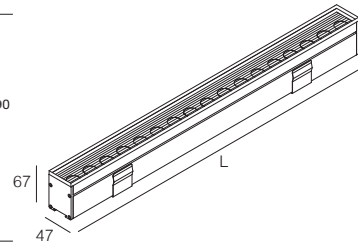

Lumen Output 3000K 1800 lm/m	11W 220-240Vac	21W 220-240Vac	30W 220-240Vac	40W 220-240Vac	Finiture Finish	Colore LED LED Colour
	L = 30 cm	L = 60 cm	L = 90 cm	L = 120 cm		
10° Lens	734470._._	734471._._	734472._._	734473._._	■ 4 Nero - Black	■ U 2200K ■ Y 2700K ■ 6 3000K ■ W 3000K CRI > 90 ■ 9 4000K
25° Lens	7G4470._._	7G4471._._	7G4472._._	7G4473._._		
40° Lens	744470._._	744471._._	744472._._	744473._._		
60° Lens	754470._._	754471._._	754472._._	754469._._		
Lente ellittica Elliptical lens	774470._._	774471._._	774472._._	774473._._