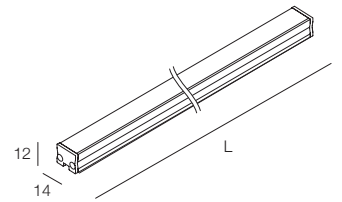

COMETA LC

- IP40
- Class III
- Montaggio a parete, soffitto, pavimento
  Wall, ceiling, floor mounting
- Luce continua
  Dotless
- Collegare in parallelo 24Vdc
  Connect in parallel at 24Vdc
- 200 gr/m
- Altamente riciclabile
  Highly recyclable

Alta efficienza
Versione orientabile
Lunghezza massima 3 metri

High efficiency
Adjustable version
Maximum length 3 meters

COMETA LC

FISSA - FIXED

	12W/m 24Vdc	25W/m 24Vdc	16W/m 24Vdc	Finiture Finish	Colore LED LED Colour
Lumen Output 3000K Opal cover Transparent cover	700lm/m 1000lm/m	1300lm/m 1700lm/m	750lm/m		
Senza fissaggio Without fixing				3 Grigio - Gray 4 Nero - Black	- U 2200K - Q 2500K - X 2700K CRI > 90 - W 3000K CRI > 90 - K 3500K CRI > 90 - D 4000K CRI > 90 8 DYNAMIC WHITE Available on some products only
Copertura opalina Opal cover	TFP1-_-_-_-	SFP1-_-_-_-	LNPF1--_-_-_- 8		
Copertura trasparente Transparent cover	TF21-_-_-_-	SF21-_-_-_-			

COMETA LC

ORIENTABILE - ADJUSTABLE

	12W/m 24Vdc	25W/m 24Vdc	16W/m 24Vdc	Finiture Finish	Colore LED LED Colour
Lumen Output 3000K Opal cover Transparent cover	700lm/m 1000lm/m	1300lm/m 1700lm/m	750lm/m		
Staffe Orientabili Adjustable brackets				3 Grigio - Gray 4 Nero - Black	- U 2200K - Q 2500K - X 2700K CRI > 90 - W 3000K CRI > 90 - K 3500K CRI > 90 - D 4000K CRI > 90 8 DYNAMIC WHITE Available on some products only
Copertura opalina Opal cover	TOP1-_-_-_-	SOP1-_-_-_-	LNPO1-_-_-_- 8		
Copertura trasparente Transparent cover	TO21-_-_-_-	SO21-_-_-_-			

Lunghezze ottimizzate (cm)
Optimized lengths (cm)