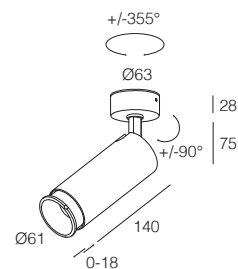

■ AURORA ZOOM 1500 PL

	14W 450mA		Finiture Finish	Colore LED LED Colour
Lumen Output 3000K	900lm			
Zoom lens 9° > 40°	7Z3972._._		☐ 7 Bianco - White ☐ H Nero - Black ☐ W All White	☐ Y 2700K ☐ 6 3000K ☐ W 3000K CRI > 90 ☐ 9 4000K