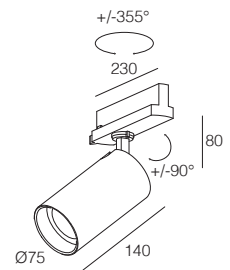

■ AURORA 3000 CASAMBI

30W 220-240Vac		Finiture Finish	Colore LED LED Colour
Lumen Output 3000K	3000lm		
10° Reflector	733902._ _	☐ 7 Bianco - White	☐ Y 2700K
20° Reflector	783902._ _	☐ H Nero - Black	☐ 6 3000K
30° Reflector	763902._ _	☐ W All White	☐ W 3000K CRI > 90
40° Reflector	743902._ _		☐ 9 4000K