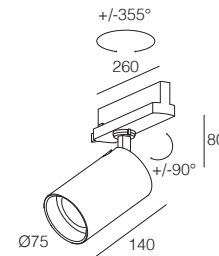

■ AURORA 3000 DALI

	30W 220-240Vac	Finiture Finish	Colore LED LED Colour
Lumen Output 3000K	3000lm		
10° Reflector	733836._ _	☐ 7 Bianco - White	☐ Y 2700K
20° Reflector	783836._ _	☐ H Nero - Black	☐ 6 3000K
30° Reflector	763836._ _	☐ W All White	☐ W 3000K CRI > 90
40° Reflector	743836._ _		☐ 9 4000K

Binari 230Vac e accessori
230Vac tracks and accessories