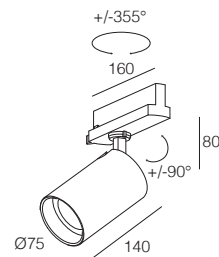

■ AURORA 3000

	30W 220-240Vac	Finiture Finish	Colore LED LED Colour
Lumen Output 3000K	3000lm		
10° Reflector	733750._ _	☐ 7 Bianco - White	☐ Y 2700K
20° Reflector	783750._ _	☐ H Nero - Black	☐ 6 3000K
30° Reflector	763750._ _	☐ W All White	☐ W 3000K CRI > 90
40° Reflector	743750._ _		☐ 9 4000K