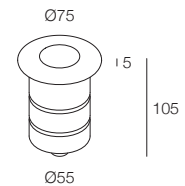

## AURA 6-8

-  IP67
-  Class III
-  Incasso a parete, pavimento  
Wall, floor recessed
-  WIPS - Water Infiltration Protection System
-  Carrabile 2000 kg  
Drive over up to 2000 kg
-  Cavo in neoprene 100 cm  
100 cm neoprene cable  
(disponibile lunghezza cavo su misura)  
(additional cable length available upon request)
-  Collegare in serie 180mA o 250mA  
Connect in series at 180mA or 250mA
-  390 gr
-  Altamente riciclabile  
Highly recyclable

### AURA 6-8

	6W 180mA	8W 250mA	Finiture Finish	Colore LED LED Colour
Lumen Output 3000K	450lm	600lm		
 15° Reflector	7A3443._ _	7A3446._ _	 3 Grigio - Gray  4 Nero - Black  6 Acciaio Inox Stainless Steel AISI 316L	 Y 2700K  6 3000K  9 4000K
 40° Reflector	743443._ _	743446._ _		
 Vetro satinato Frosted glass	713443._ _	713446._ _		