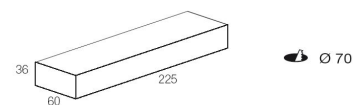

**Brackets and screws**

Only for Armonia without fixing

**Mounting clips**

Only for Armonia without fixing

SUGGESTED REMOTE DRIVERS

**On/Off :**

CV70-F-24-N

**Multifunction (DALI 2, 0/1-10V, PUSH):**