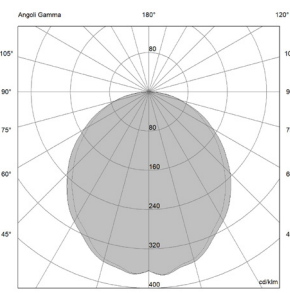

Armonia

PHOTOMETRIC DATA (3000K CRI>90-Opal Cover)

8W/m - 103° | UGR 25

H (m)	D (m)	Eav (lx)
1	2.74	22
2	5.49	5
3	8.23	2
4	10.98	1
5	13.72	1

Total lumen output
416 lm

Efficacy
52 lm/W