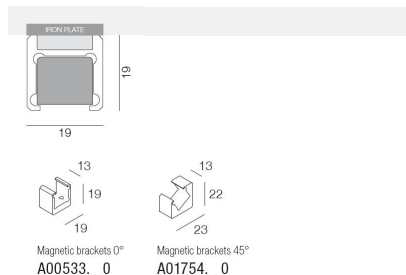

### 16W/m - 103° | UGR 28

H (m)	D (m)	Eav (lx)
1	2.75	45
2	5.50	11
3	8.24	5
4	10.99	3
5	13.74	2

**Total lumen output**  
866 lm

**Efficacy**  
54 lm/W

### 19W/m - 103° | UGR 28

H (m)	D (m)	Eav (lx)
1	2.76	55
2	5.53	14
3	8.29	6
4	11.06	3
5	13.82	2

**Total lumen output**  
1044 lm

**Efficacy**  
55 lm/W

### 23W/m - 103° | UGR 29

H (m)	D (m)	Eav (lx)
1	2.73	66
2	5.45	17
3	8.18	7
4	10.91	4
5	13.64	3

**Total lumen output**  
1218 lm

**Efficacy**  
53 lm/W

INSTALLATION ACCESSORIES

**Magnetic brackets**

Only for Armonia without fixing