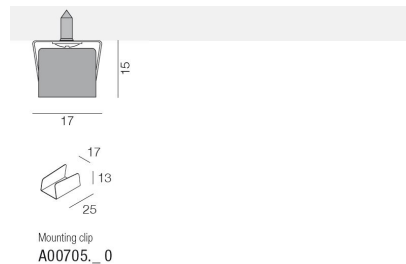

SUGGESTED REMOTE DRIVERS

On/Off :

CV70-F-24-N

Multifunction (DALI 2, 0/1-10V, PUSH):

CV75-DM-24-NI

Other options upon request