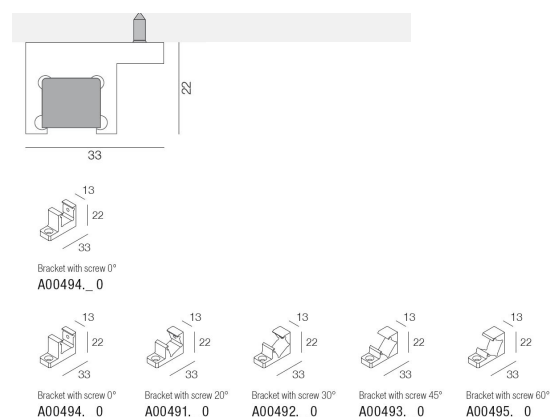

Mounting clips

Only for Armonia without fixing