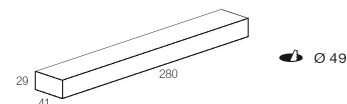

Other options upon request