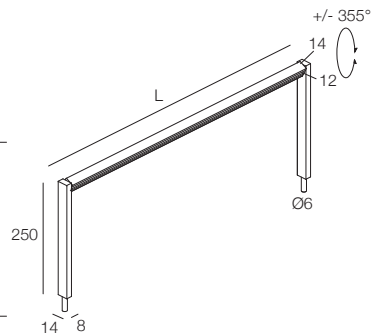

ARMONIA BRIDGE

- IP40
- Class III
- Montaggio a pavimento
  Floor mounting
- Luce continua
  Dotless
- Collegare in parallelo 24Vdc
  Connect in parallel at 24Vdc
- 350 gr/m
- Ø 6 mm
- Altamente riciclabile
  Highly recyclable

Due potenze disponibili
Luce perfettamente omogenea
Dimensioni contenute

Two powers available
Perfectly homogeneous light
Small dimensions

ARMONIA BRIDGE LINEAR LENS

	12W/m 24Vdc	25W/m 24Vdc	Finiture Finish	Colore LED LED Colour
Lumen Output 3000K	950lm/m	1700lm/m		
40° Linear Lens	AI125-_____	AI225-_____	 3 Grigio - Gray 4 Nero - Black	 U 2200K Q 2500K X 2700K CRI > 90 W 3000K CRI > 90 K 3500K CRI > 90 D 4000K CRI > 90 1 5000K

ARMONIA BRIDGE OPAL COVER

	12W/m 24Vdc	25W/m 24Vdc	Finiture Finish	Colore LED LED Colour
Lumen Output 3000K	700lm/m	1300lm/m		
Copertura opalina Opal cover	AP125-_____	AP225-_____	 3 Grigio - Gray 4 Nero - Black	 U 2200K Q 2500K X 2700K CRI > 90 W 3000K CRI > 90 K 3500K CRI > 90 D 4000K CRI > 90 1 5000K

Lunghezze ottimizzate (cm)
Optimized lengths (cm)

031 034 037 040 043 046 049 052 055 058 061 064 067 070 073 076 079 082 085 088 091 094 097 100 103 106
109 112 115 118

ALIMENTATORI CONSIGLIATI (non inclusi)
SUGGESTED DRIVERS (not included)

24Vdc CV70-F-24-N

EXAMPLE CODE COMPOSITION
12345-
Length in cm
9 cm step
min 031 - max 118

LED COLOUR
FINISH