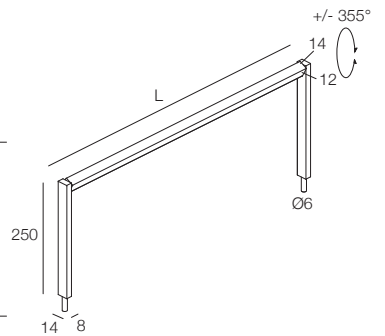

ARMONIA BRIDGE OPAL COVER

	12W/m 24Vdc	25W/m 24Vdc	Finiture Finish	Colore LED LED Colour
Lumen Output 3000K	700lm/m	1300lm/m		
Copertura opalina Opal cover	AP125-_____	AP225-_____	 3 Grigio - Gray 4 Nero - Black	 U 2200K Q 2500K X 2700K CRI > 90 W 3000K CRI > 90 K 3500K CRI > 90 D 4000K CRI > 90 1 5000K