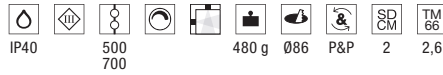

Downlights

● Plug&Play System