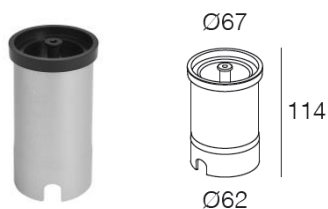

ELECTRICAL FEATURES

Driver	Remote
Dimmable	Push, 1-10, DALI
Connection	In series at 500mA
Class	III

MECHANICAL FEATURES

Dimensions	Ø59 x 118mm (fixture only)
Weight	420 gr
Installation	Wall, ceiling recessed
Cut-out	Ø62 mm
Use	Outdoor

PHOTOMETRIC DATA

14° Lens – 9W 							
H(m)	D(m)	E _{max} (lx)	E _{av} (lx)				
14°							
<u>1.00</u>	0.29	4020	2535				
<u>2.00</u>	0.58	1005	634				
<u>3.00</u>	0.87	447	282				
<u>4.00</u>	1.16	251	158				
<u>5.00</u>	1.45	161	101				
UGR= 2							
18° Lens – 9W 		24° Lens – 9W 		33° Lens – 9W 		52° Lens – 9W 	
H(m)	D(m)	E _{max} (lx)	E _{av} (lx)	H(m)	D(m)	E _{max} (lx)	E _{av} (lx)
18°				24°			
<u>1.00</u>	0.35	3130	1964	<u>1.00</u>	0.37	2388	1497
<u>2.00</u>	0.71	783	491	<u>2.00</u>	0.74	597	374
<u>3.00</u>	1.06	348	218	<u>3.00</u>	1.11	265	166
<u>4.00</u>	1.42	196	123	<u>4.00</u>	1.49	149	94
<u>5.00</u>	1.77	125	79	<u>5.00</u>	1.86	96	60
UGR= 4				UGR= 6			
				33°		52°	
<u>1.00</u>	0.49	1394	855	<u>1.00</u>	0.68	846	487
<u>2.00</u>	0.98	348	214	<u>2.00</u>	1.37	211	122
<u>3.00</u>	1.47	155	95	<u>3.00</u>	2.05	94	54
<u>4.00</u>	1.96	87	53	<u>4.00</u>	2.73	53	30
<u>5.00</u>	2.46	56	34	<u>5.00</u>	3.42	34	19
				UGR= 8			
				UGR= 12			

NOTES

Hex louver included. This could modify the beam angle.

14° lens not interchangeable.

Provided with 100 cm neoprene cable.

Recessed box is necessary for installing the fixture correctly:

A01415_0 Recessed box in aluminum with edge (installation with aluminum trim)

A01414.40 Recessed box in aluminum with closure cap (trimless installation)

Plu&Play version available.