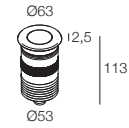

Recessed Lights

● Plug&Play System

500mA Lumen Output 3000K	9W 500mA - 750 lm
14° Lens	7Q4550. _ _ _ _
18° Lens	784550. _ _ _ _
24° Lens	7G4550. _ _ _ _
33° Lens	7E4550. _ _ _ _
52° Lens	754550. _ _ _ _

24V Lumen Output 3000K	9,5W 24Vdc - 750 lm
14° Lens	7Q4679. _ _ _ _
18° Lens	784679. _ _ _ _
24° Lens	7G4679. _ _ _ _
33° Lens	7E4679. _ _ _ _
52° Lens	754679. _ _ _ _

FINISH	CCT	DECORATIVE RING	OPTICAL FILTER
● 4 Black	● U1 2200K CRI > 90	● 4 Black	W Without Filter
● 3 Gray	● B2 2400K CRI > 90	● 1 Gold Chrome	E Elliptical Filter
● 6 Stainless Steel AISI 316L	● X 2700K CRI > 90	● 8 Satin Gold	H Hex Louver
	● 6 3000K	● N Satin Nickel	P Prismatic Filter
	● W 3000K CRI > 90	● 1 Shiny Chrome	S Softening Lens
	● K 3500K CRI > 90		
	● D 4000K CRI > 90		