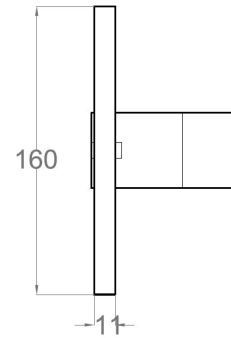

LIGHT SOURCE & OPTIC

Power

10W
14W

Lens

14° - not interchangeable
18°/ 24°/ 33°/ 52° - interchangeable

Beam Direction

Adjustable:
Tilting +/- 90°, Rotating +/- 355°,
Symmetrical

Material

PMMA

LED quantity

1

Binning

2 MacAdam step

Color temperature & quality

2200K CRI>90
2400K CRI>90
2700K CRI>90/95
3000K CRI>80/90/95
3500K CRI>90/95
4000K CRI>90

Lifetime

(L70) >77.000 hrs

FIXTURE

Dimensions

Ø 40mm x H 78mm (cylinder)

Material

Aluminium

Module finishes

Warm White (RAL 9010)
White (RAL 9003)
Gray White (RAL 9002)
Gothic Cement (RAL 7033)
Gray (RAL 7012)
Beige Gray (RAL 7006)
Brown (RAL 8019)
Black (RAL 9005)

Filter holder finishes

Gold Chrome
Shiny Chrome
Satin Gold
Satin Nickel
Black

Weight

150gr

Mounting

On Track

Fixing

Track connector

Working temperature

-20° / +40°

ELECTRICAL FEATURES

Power supply

Constant tension 24-48 Vdc
Typical Vf= 18V

Driver

Remote (not included)

Control

On/off
DALI
Broadcast