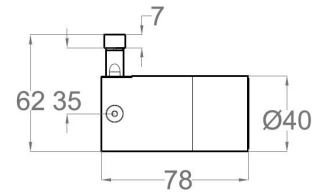

LIGHT SOURCE & OPTIC

Power

10W
14W

Lens

14° - not interchangeable
18°/ 24°/ 33°/ 52° - interchangeable

Beam Direction

Adjustable:
Tilting +/- 90°, Rotating +/- 355°,
Symmetrical

Material

PMMA

LED quantity

1

Binning

2 MacAdam step

Color temperature & quality

2200K CRI>90
2400K CRI>90
2700K CRI>90/95
3000K CRI>80/90/95
3500K CRI>90/95
4000K CRI>90

Lifetime

(L70) >77.000 hrs

FIXTURE

Dimensions

Ø 40mm x H 78mm (cylinder)

Material

Aluminium

Module finishes

Warm White (RAL 9010)
White (RAL 9003)
Gray White (RAL 9002)
Gothic Cement (RAL 7033)
Gray (RAL 7012)
Beige Gray (RAL 7006)
Brown (RAL 8019)
Black (RAL 9005)

Filter holder finishes

Gold Chrome
Shiny Chrome
Satin Gold
Satin Nickel
Black

Weight

150gr

Mounting

On Track

Fixing

Track connector

Working temperature

-20° / +40°

ELECTRICAL FEATURES

Power supply

Constant tension 24-48 Vdc
Typical Vf= 18V

Driver

Remote (not included)

Control

On/off
DALI
Broadcast