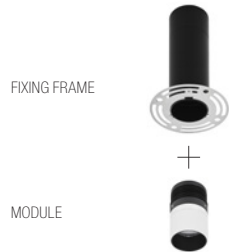

DECORATIVE RING

- 4 Black
- I Gold Chrome
- 8 Satin Gold
- N Satin Nickel
- 1 Shiny Chrome

OPTICAL FILTER

- W Without Filter
- E Elliptical Filter
- H Hex Louver
- P Prismatic Filter
- S Softening Lens

discover more