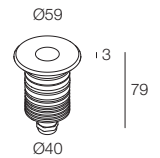

ARCO 60 IP68

-  IP68
-  Class III
-  Incasso a parete, pavimento
Wall, floor recessed
-  WIPS - Water Infiltration Protection System
-  Cavo in neoprene 500 cm
500 cm neoprene cable
(disponibile lunghezza cavo su misura)
(additional cable length available upon request)
-  Collegare in serie 350mA o 500mA
Connect in series at 350mA or 500mA
-  Collegare in parallelo 12Vdc
Connect in parallel at 12Vdc
-  443 gr
-  Altamente riciclabile
Highly recyclable

Versione RGB
Varie distribuzioni luminose
Acciaio INOX AISI 316 L

RGB version
Various light distributions
Stainless steel AISI 316 L

ARCO 60 IP68

Usare solo in immersione permanente
Use only in permanent immersion

	3W 350mA	3W 12Vdc	3W RGB 350mA	6W 500mA	6W 12Vdc	Finiture Finish	Colore LED LED Colour
Lumen 3000K	300lm	300lm	350mA	450lm	450lm		
 15° Lens	7A4324.6 _	7A4325.6 _		7A4327.6 _	7A4328.6 _	6 Acciaio Inox Stainless Steel AISI 316L	U 2200K
 30° Lens	764324.6 _	764325.6 _	764326.67	764327.6 _	764328.6 _		Y 2700K
 60° Lens	754324.6 _	754325.6 _		754327.6 _	754328.6 _		6 3000K
 Vetro satinato Frosted glass	714324.6 _	714325.6 _	714326.67	714327.6 _	714328.6 _		9 4000K
 Lente ellittica Elliptical lens	774324.6 _	774325.6 _		774327.6 _	774328.6 _		1 5000K
							7 RGB <small>Available on some products only</small>

Controcassa
Recessed box
A00250.40

Controcassa IP68
AISI 316L
IP68 Recessed box
A01086.60

Connettore stagno
Watertight connector
A00387.40

EXAMPLE CODE COMPOSITION
123456