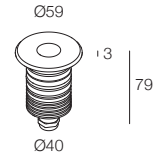

ALIMENTATORI CONSIGLIATI (non inclusi)
SUGGESTED DRIVERS (not included)

350mA **CC20-F-350-N**
350mA RGB **CC36-X-350-N**
24Vdc **CV20-F-24-N**

ACCESSORI
ACCESSORIES

Controcassa
Recessed box
A00129.30

Controcassa
Recessed box
A00250.40

Connettore stagno
Waterlight connector
A00387.40

Ø 50 mm

EXAMPLE CODE COMPOSITION
123456

LED COLOUR
FINISH