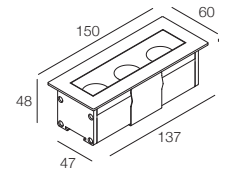

Recessed Lights

Triuum i IP67 with F Asy Louver

[1] The wall washer optics cannot be equipped with louver

700mA Lumen Output 3000K	7W RGBW 700mA - 570 lm
10° Lens	734757._ 7 _
25° Lens	764757._ 7 _
40° Lens	744757._ 7 _
60° Lens	754757._ 7 _
Elliptical Lens	774757._ 7 _
Wall Washer [1]	7W4757._ 7W