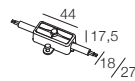

RGBW	CC50-X-700-NL	p. 702
24Vdc	CV30-F-24-PI	p. 708

ACCESSORIES

Recessed box in Stainless Steel
A01412.60

Removing tool
A01478.H0

Watertight connector p. 682
A00357.40

RGBW watertight connector p. 682
A01651.40