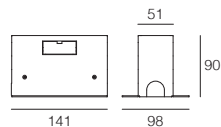

ACCESSORIES

Recessed box in Stainless Steel
A01412.60