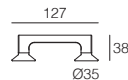

Removing tool
A01478.H0