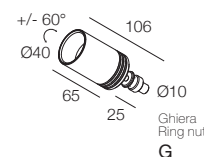

DGA

TONO

-  IP40
-  Class III
-  Montaggio a parete, soffitto, pavimento
Wall, ceiling, floor mounting
-  Collegare in serie 500mA o 900mA
Connect in series at 500mA or 900mA
-  140 gr
-  Altamente riciclabile
Highly recyclable

Fascio 3° super narrow
Antiabbagliamento
Minimo ingombro

3° super narrow beam
Low glare
Small dimension

■ TONO

	3W 900mA	6W 500mA	Finiture Finish	Colore LED LED Colour	Elementi di fissaggio Fixing element
Lumen Output 3000K	250lm	500lm			
 3° Lens	7T3620._._.-UL		 3 Grigio - Gray	 Y 2700K	G Ghiera - Ring nut
 10° Lens	733619._._.-UL		 4 Nero - Black	 6 3000K	L Molle - Springs
 30° Lens	763619._._.-UL		 7 Bianco - White	 W 3000K CRI > 90	M Magnetico - Magnetic
 50° Lens	7D3619._._.-UL		 T Titanio - Titanium	 J 3500K	P Applique - Applique
			 Z Champagne Gold	 9 4000K	
				 1 5000K	

■ TONO

CON NIDO D'APE - WITH HEX LOUVER

	3W 900mA	6W 500mA	Finiture Finish	Colore LED LED Colour	Elementi di fissaggio Fixing element
Lumen Output 3000K	250lm	500lm			
 3° Lens	7T3622._._.-UL		 3 Grigio - Gray	 Y 2700K	G Ghiera - Ring nut
 10° Lens	733621._._.-UL		 4 Nero - Black	 6 3000K	L Molle - Springs
 30° Lens	763621._._.-UL		 7 Bianco - White	 W 3000K CRI > 90	M Magnetico - Magnetic
 50° Lens	7D3621._._.-UL		 T Titanio - Titanium	 J 3500K	P Applique - Applique
			 Z Champagne Gold	 9 4000K	
				 1 5000K	

ALIMENTATORI CONSIGLIATI (non inclusi)
SUGGESTED DRIVERS (not included)

500mA CC30-M-500-NW
900mA CC30-M-900-NW

- G** Ghiera - Ring nut
Ø 10 mm
- L** Molle - Springs
28 mm
- P** Applique - Applique
Ø 10 mm
- M** Magnetico - Magnetic