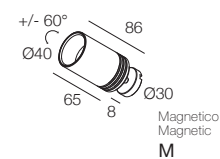

DGA

TONO

-  IP40
-  Class III
-  Montaggio a parete, soffitto, pavimento
Wall, ceiling, floor mounting
-  Collegare in serie 500mA o 900mA
Connect in series at 500mA or 900mA
-  140 gr
-  Altamente riciclabile
Highly recyclable

Fascio 3° super narrow
Antiabbagliamento
Minimo ingombro

3° super narrow beam
Low glare
Small dimension

■ TONO

	3W 900mA	6W 500mA	Finiture Finish	Colore LED LED Colour	Elementi di fissaggio Fixing element
Lumen Output 3000K	250lm	500lm			
 3° Lens	7T3620._._.-UL		 3 Grigio - Gray	 Y 2700K	G Ghiera - Ring nut
 10° Lens	733619._._.-UL		 4 Nero - Black	 6 3000K	L Molle - Springs
 30° Lens	763619._._.-UL		 7 Bianco - White	 W 3000K CRI > 90	M Magnetico - Magnetic
 50° Lens	7D3619._._.-UL		 T Titanio - Titanium	 J 3500K	P Applique - Applique
			 Z Champagne Gold	 9 4000K	
				 1 5000K	

■ TONO

CON NIDO D'APE - WITH HEX LOUVER

	3W 900mA	6W 500mA	Finiture Finish	Colore LED LED Colour	Elementi di fissaggio Fixing element
Lumen Output 3000K	250lm	500lm			
 3° Lens	7T3622._._.-UL		 3 Grigio - Gray	 Y 2700K	G Ghiera - Ring nut
 10° Lens	733621._._.-UL		 4 Nero - Black	 6 3000K	L Molle - Springs
 30° Lens	763621._._.-UL		 7 Bianco - White	 W 3000K CRI > 90	M Magnetico - Magnetic
 50° Lens	7D3621._._.-UL		 T Titanio - Titanium	 J 3500K	P Applique - Applique
			 Z Champagne Gold	 9 4000K	
				 1 5000K	

ALIMENTATORI CONSIGLIATI (non inclusi)
SUGGESTED DRIVERS (not included)

500mA CC30-M-500-NW
900mA CC30-M-900-NW

- G** Ghiera - Ring nut
Ø 10 mm
- L** Molle - Springs
28 mm
- P** Applique - Applique
Ø 10 mm
- M** Magnetico - Magnetic