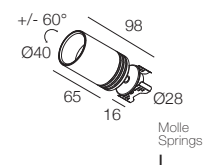

DGA

TONO

-  IP40
-  Class III
-  Montaggio a parete, soffitto, pavimento
Wall, ceiling, floor mounting
-  Collegare in serie 500mA o 900mA
Connect in series at 500mA or 900mA
-  140 gr
-  Altamente riciclabile
Highly recyclable

Fascio 3° super narrow
Antiabbagliamento
Minimo ingombro

3° super narrow beam
Low glare
Small dimension

■ TONO

	3W 900mA	6W 500mA	Finiture Finish	Colore LED LED Colour	Elementi di fissaggio Fixing element
Lumen Output 3000K	250lm	500lm			
 3° Lens	7T3620._._.-UL		 3 Grigio - Gray	 Y 2700K	G Ghiera - Ring nut
 10° Lens	733619._._.-UL		 4 Nero - Black	 6 3000K	L Molle - Springs
 30° Lens	763619._._.-UL		 7 Bianco - White	 W 3000K CRI > 90	M Magnetico - Magnetic
 50° Lens	7D3619._._.-UL		 T Titanio - Titanium	 J 3500K	P Applique - Applique
			 Z Champagne Gold	 9 4000K	
				 1 5000K	

■ TONO

CON NIDO D'APE - WITH HEX LOUVER

	3W 900mA	6W 500mA	Finiture Finish	Colore LED LED Colour	Elementi di fissaggio Fixing element
Lumen Output 3000K	250lm	500lm			
 3° Lens	7T3622._._.-UL		 3 Grigio - Gray	 Y 2700K	G Ghiera - Ring nut
 10° Lens	733621._._.-UL		 4 Nero - Black	 6 3000K	L Molle - Springs
 30° Lens	763621._._.-UL		 7 Bianco - White	 W 3000K CRI > 90	M Magnetico - Magnetic
 50° Lens	7D3621._._.-UL		 T Titanio - Titanium	 J 3500K	P Applique - Applique
			 Z Champagne Gold	 9 4000K	
				 1 5000K	

ALIMENTATORI CONSIGLIATI (non inclusi)
SUGGESTED DRIVERS (not included)

500mA CC30-M-500-NW
900mA CC30-M-900-NW

- G** Ghiera - Ring nut
Ø 10 mm
- L** Molle - Springs
28 mm
- P** Applique - Applique
Ø 10 mm
- M** Magnetico - Magnetic