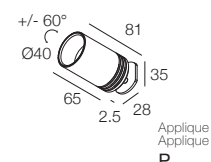

DGA

TONO

-  IP40
-  Class III
-  Montaggio a parete, soffitto, pavimento
Wall, ceiling, floor mounting
-  Collegare in serie 500mA o 900mA
Connect in series at 500mA or 900mA
-  140 gr
-  Altamente riciclabile
Highly recyclable

Fascio 3° super narrow
Antiabbagliamento
Minimo ingombro

3° super narrow beam
Low glare
Small dimension

■ TONO

	3W 900mA	6W 500mA	Finiture Finish	Colore LED LED Colour	Elementi di fissaggio Fixing element
Lumen Output 3000K	250lm	500lm			
 3° Lens	7T3620._._.-UL		 3 Grigio - Gray	 Y 2700K	G Ghiera - Ring nut
 10° Lens	733619._._.-UL		 4 Nero - Black	 6 3000K	L Molle - Springs
 30° Lens	763619._._.-UL		 7 Bianco - White	 W 3000K CRI > 90	M Magnetico - Magnetic
 50° Lens	7D3619._._.-UL		 T Titanio - Titanium	 J 3500K	P Applique - Applique
			 Z Champagne Gold	 9 4000K	
				 1 5000K	

■ TONO

CON NIDO D'APE - WITH HEX LOUVER

	3W 900mA	6W 500mA	Finiture Finish	Colore LED LED Colour	Elementi di fissaggio Fixing element
Lumen Output 3000K	250lm	500lm			
 3° Lens	7T3622._._.-UL		 3 Grigio - Gray	 Y 2700K	G Ghiera - Ring nut
 10° Lens	733621._._.-UL		 4 Nero - Black	 6 3000K	L Molle - Springs
 30° Lens	763621._._.-UL		 7 Bianco - White	 W 3000K CRI > 90	M Magnetico - Magnetic
 50° Lens	7D3621._._.-UL		 T Titanio - Titanium	 J 3500K	P Applique - Applique
			 Z Champagne Gold	 9 4000K	
				 1 5000K	

ALIMENTATORI CONSIGLIATI (non inclusi)
SUGGESTED DRIVERS (not included)

500mA CC30-M-500-NW
900mA CC30-M-900-NW

- G** Ghiera - Ring nut
Ø 10 mm
- L** Molle - Springs
28 mm
- P** Applique - Applique
Ø 10 mm
- M** Magnetico - Magnetic