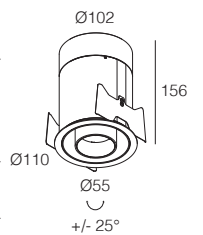

ACCESSORI INTERCAMBIABILI
INTERCHANGEABLE ACCESSORIES

Lenti
Lenses

Filtri ottici
Optical filters

Anelli porta filtro
Filter holder rings

Anelli decorativi
Decorative rings

[1]
Lente 12° non intercambiabile
12° Lens not interchangeable

ALIMENTATORI CONSIGLIATI (non inclusi)
SUGGESTED DRIVERS (not included)

400mA CC30-M-400-NW

EXAMPLE CODE COMPOSITION
123456.-UL