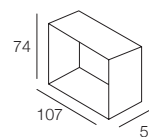

Scatola da incasso muratura 503E
Recessed-box for cement/brickwork 503E
A00882.00

EXAMPLE CODE COMPOSITION
123456.