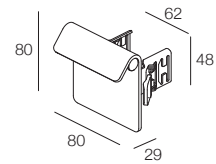

PIEGA 80 m

	2W 24Vdc		
Lumen Output 3000K	50lm		
		Finiture Finish	Colore LED LED Colour
Emissione diffusa Diffused emission	7P4019._._	■ 4A Grigio Antracite Anthracite Gray □ 7 Bianco - White ■ H Nero - Black ■ K Corten - Corten □ L Bianco Perla Oyster White	■ U 2200K ■ Q 2500K ■ X 2700K CRI > 90 ■ W 3000K CRI > 90 ■ K 3500K CRI > 90 □ D 4000K CRI > 90