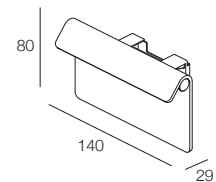

PIEGA 140

	4W 24Vdc	4W 220Vac	Finiture Finish	Colore LED LED Colour
Lumen Output 3000K	100lm	100lm		
Emissione diffusa Diffused emission	7P4021._ _	7P4285._ _	4A Grigio Antracite Anthracite Gray 7 Bianco - White - H Nero - Black - K Corten - Corten - L Bianco Perla Oyster White	- U 2200K - Q 2500K - X 2700K CRI > 90 - W 3000K CRI > 90 - K 3500K CRI > 90 - D 4000K CRI > 90