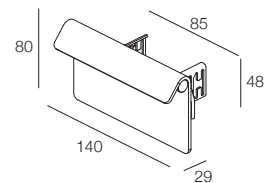

PIEGA 140 m

	4W 24Vdc		
Lumen Output 3000K	100lm		
		Finiture Finish	Colore LED LED Colour
Emissione diffusa Diffused emission	7P4023._._	■ 4A Grigio Antracite Anthracite Gray □ 7 Bianco - White ■ H Nero - Black ■ K Corten - Corten □ L Bianco Perla Oyster White	■ U 2200K ■ Q 2500K ■ X 2700K CRI > 90 ■ W 3000K CRI > 90 ■ K 3500K CRI > 90 □ D 4000K CRI > 90