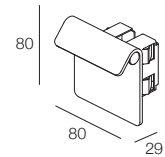

PIEGA 80

	2W 24Vdc	Finiture Finish	Colore LED LED Colour
Lumen Output 3000K	50lm		
Emissione diffusa Diffused emission	7P4017._ _	4A Grigio Antracite Anthracite Gray 7 Bianco - White - H Nero - Black - K Corten - Corten - L Bianco Perla Oyster White	- U 2200K - Q 2500K - X 2700K CRI > 90 - W 3000K CRI > 90 - K 3500K CRI > 90 - D 4000K CRI > 90