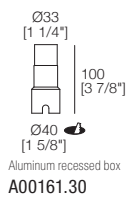

ACCESSORIES

EXAMPLE CODE COMPOSITION

123456.__-UL
CCT
FINISH