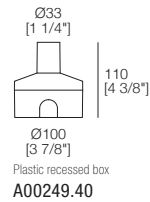

ACCESSORIES

EXAMPLE CODE COMPOSITION

123456.__-UL
CCT
FINISH