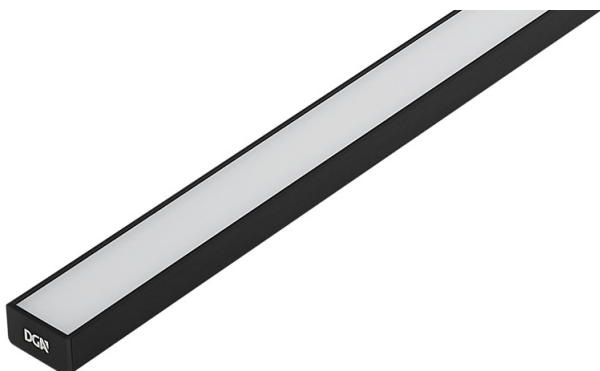

Armonia 8x14

Linear System | IP40 | Class III | Dimmable

Integrated Fixing*

LIGHT SOURCE & OPTIC

Power

- 8W
- 12W
- 16W
- 19W
- 23W

Lens

- Transparent Cover, (6%)
- Opal Cover (25%)
- Black Ghost Cover (80%)

Beam Direction

Fixed, Symmetrical

Material

PMM

LED quantity

233

Binning

2 MacAdam step

WHITE

TUNABLE WHITE

Material

Aluminum

Body finishes

- Black
- Gray

Weight

130gr/m

Mounting

On surface

End caps

- Aluminum
- Transparent

Fixing*

- Magnetic fixing
- Double sided tape
- Without fixing (see accessories)

Working temperature

-20° / +40°