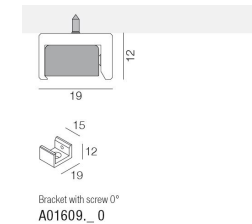

Total lumen output
1597 lm

Efficacy
69 lm/W

Armonia 8x14

INSTALLATION ACCESSORIES

Magnetic brackets

Only for Armonia 8x14 without fixing

Brackets and screws

Only for Armonia 8x14 without fixing