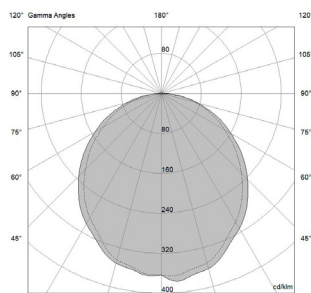

- Cap exit
- In&Out cap exit
- Left side exit
- In&Out side exit
- Right side exit
- Back exit
- Back in&out exit

Armonia 8x14

PHOTOMETRIC DATA (3000K CRI>90-Opal Cover)

8W/m - 110° | UGR 25

H (m)	D (m)	Eav (lx)
1	2.74	22
2	5.49	5
3	8.23	2
4	10.98	1
5	13.72	1

Total lumen output
508 lm

Efficacy
63 lm/W

12W/m - 110° | UGR 27

H (m)	D (m)	Eav (lx)
1	2.74	36
2	5.49	9
3	8.23	4
4	10.98	2
5	13.72	1

Total lumen output
869 lm

Efficacy
72 lm/W

16W/m - 110° | UGR 28

H (m)	D (m)	Eav (lx)
1	2.75	45
2	5.50	11
3	8.24	5
4	10.99	3
5	13.74	2

Total lumen output
1077 lm

Efficacy
67 lm/W

19W/m - 110° | UGR 29

H (m)	D (m)	Eav (lx)
1	2.76	55
2	5.53	14
3	8.29	6
4	11.06	3
5	13.82	2

Total lumen output
1303 lm

Efficacy
69 lm/W

23W/m - 110° | UGR 30

H (m)	D (m)	Eav (lx)
1	2.73	66
2	5.45	17
3	8.18	7
4	10.91	4
5	13.64	3

Total lumen output
1597 lm

Efficacy
69 lm/W

Armonia 8x14

INSTALLATION ACCESSORIES

Magnetic brackets

Only for Armonia 8x14 without fixing

Brackets and screws

Only for Armonia 8x14 without fixing