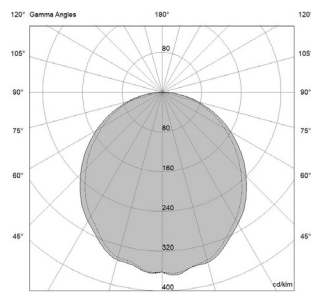

- Cap exit
- In&Out cap exit
- Left side exit
- In&Out side exit
- Right side exit
- Back exit
- Back in&out exit

Armonia 8x14

PHOTOMETRIC DATA (3000K CRI>90-Opal Cover)

8W/m - 110° | UGR 25

H (m)	D (m)	Eav (lx)
1	2.74	22
2	5.49	5
3	8.23	2
4	10.98	1
5	13.72	1

Total lumen output
508 lm

Efficacy
63 lm/W

12W/m - 110° | UGR 27

H (m)	D (m)	Eav (lx)
1	2.74	36
2	5.49	9
3	8.23	4
4	10.98	2
5	13.72	1

Total lumen output
869 lm

Efficacy
72 lm/W

16W/m - 110° | UGR 28

H (m)	D (m)	Eav (lx)
1	2.75	45
2	5.50	11
3	8.24	5
4	10.99	3
5	13.74	2

Total lumen output
1077 lm

Efficacy
67 lm/W

19W/m - 110° | UGR 29

H (m)	D (m)	Eav (lx)
1	2.76	55
2	5.53	14
3	8.29	6
4	11.06	3
5	13.82	2

Total lumen output
1303 lm

Efficacy
69 lm/W

23W/m - 110° | UGR 30

H (m)	D (m)	Eav (lx)
1	2.73	66
2	5.45	17
3	8.18	7
4	10.91	4
5	13.64	3