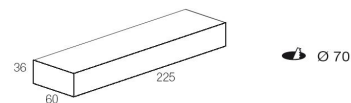

Mounting clips

Only for Armonia 8x14 without fixing

SUGGESTED REMOTE DRIVERS

On/Off :

CV70-F-24-N

Multifunction (DALI 2, 0/1-10V, PUSH):

CV75-DM-24-NI

Other options upon request