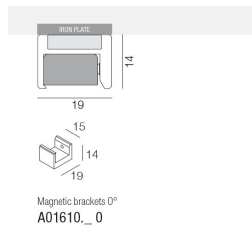

Total lumen output
1077 lm

Efficacy
67 lm/W

19W/m - 110° | UGR 29

H (m)	D (m)	Eav (lx)
1	2.76	55
2	5.53	14
3	8.29	6
4	11.06	3
5	13.82	2

Total lumen output
1303 lm

Efficacy
69 lm/W

23W/m - 110° | UGR 30

H (m)	D (m)	Eav (lx)
1	2.73	66
2	5.45	17
3	8.18	7
4	10.91	4
5	13.64	3

Total lumen output
1597 lm

Efficacy
69 lm/W

Armonia 8x14

INSTALLATION ACCESSORIES

Magnetic brackets

Only for Armonia 8x14 without fixing

Brackets and screws

Only for Armonia 8x14 without fixing