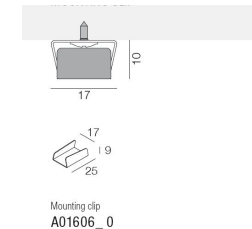

Armonia 8x14

INSTALLATION ACCESSORIES

Magnetic brackets

Only for Armonia 8x14 without fixing

Brackets and screws

Only for Armonia 8x14 without fixing

Mounting clips

Only for Armonia 8x14 without fixing

SUGGESTED REMOTE DRIVERS

On/Off :

CV70-F-24-N

Multifunction (DALI 2, 0/1-10V, PUSH):

CV75-DM-24-NI

Other options upon request