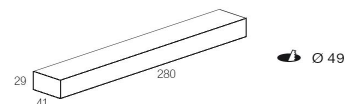

Mounting clips

Only for Armonia 8x14 without fixing

SUGGESTED REMOTE DRIVERS

On/Off :

CV70-F-24-N

Multifunction (DALI 2, 0/1-10V, PUSH):

CV75-DM-24-NI

Other options upon request