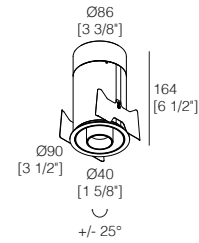

Downlights

● Plug&Play System