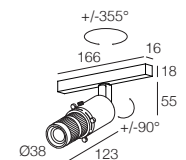

## Track & Surface Zoom Projectors

24-48Vdc 10W  
Lumen Output 3000K CRI > 90 24-48Vdc - 510 lm

24° > 35°  
 Zoom Lens 7Z4574. \_ \_ \_