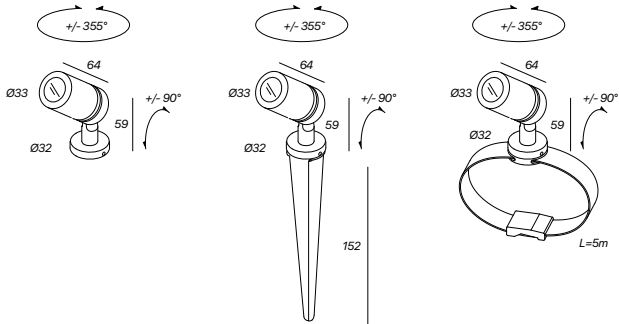

MICRO

Lumen 3000K	3W 350mA 300lm	Finiture Finish	Colore LED LED Colour	Elementi di fissaggio Fixing element
15° Lens	7A0833_ _ _	3 Grigio - Gray	Y 2700K	<i>P</i> Applique
30° Lens	760833_ _ _	4 Nero - Black	6 3000K	<i>K</i> Picchetto - Stake
60° Lens	750833_ _ _	E Ottone integrale Completely made of brass	W 3000K CRI > 90	<i>C</i> Cinghia per alberi Tree strap mounting
Vetro satinato Frosted glass	710832_ _ _		9 4000K	
Lente ellittica Elliptical lens	770833_ _ _		1 5000K	

IP67

Class III

IP67

Class II 220-240Vac

MICRO 220-240 Vac

Lumen 3000K	3W 220-240 Vac 300lm	Finiture Finish	Colore LED LED Colour
15° Lens	7A4028_ _ _	3 Grigio - Gray	Y 2700K
30° Lens	764028_ _ _	4 Nero - Black	6 3000K
60° Lens	754028_ _ _	E Ottone integrale Completely made of brass	W 3000K CRI > 90
Vetro satinato Frosted glass	714028_ _ _		9 4000K
Lente ellittica Elliptical lens	774028_ _ _		1 5000K