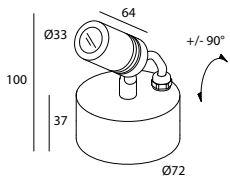

MICRO

Lumen 3000K	3W 350mA 300lm	Finiture Finish	Colore LED LED Colour	Elementi di fissaggio Fixing element
15° Lens	7A0833_ _ _	3 Grigio - Gray	Y 2700K	<i>P</i> Applique
30° Lens	760833_ _ _	4 Nero - Black	6 3000K	<i>K</i> Picchetto - Stake
60° Lens	750833_ _ _	E Ottone integrale Completely made of brass	W 3000K CRI > 90	<i>C</i> Cinghia per alberi Tree strap mounting
Vetro satinato Frosted glass	710832_ _ _		9 4000K	
Lente ellittica Elliptical lens	770833_ _ _		1 5000K	

IP67

Class III