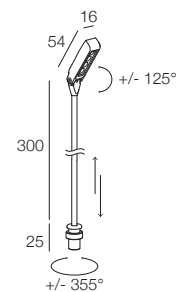

MAESTRO

-  IP40
-  Class III
-  Montaggio a parete, soffitto, pavimento
Wall, ceiling, floor mounting
-  Collegare in serie 350mA
Connect in series at 350mA
-  50 gr
-  Ø 13,5 mm
-  Altamente riciclabile
Highly recyclable

Speciali ottiche: Soft, Fade, Accent
Altezza regolabile
Struttura sottile e design minimale

Special optics available: Soft, Fade, Accent
 Adjustable height
 Slim structure and minimal design

MAESTRO

	4W 350mA		Finiture Finish	Colore LED LED Colour
Lumen Output 3000K	400lm			
 10° Lens	733612._ _		 3 Grigio - Gray	 U 2200K
 30° Lens	763612._ _		 4 Nero - Black	 Y 2700K
 40° Lens	743612._ _		 T Titanio - Titanium	 X 2700K CRI > 90
 60° Lens	753612._ _		 Z Champagne Gold	 6 3000K
 Lente ellittica Elliptical lens	773612._ _			 W 3000K CRI > 90
 Accent	7T3612._ _			 9 4000K
 Fade	7U3612._ _			 D 4000K CRI > 90
 Soft	7V3612._ _			 1 5000K

ALIMENTATORI CONSIGLIATI (non inclusi)
 SUGGESTED DRIVERS (not included)

350mA CC20-F-350-N

EXAMPLE CODE COMPOSITION
 123456.