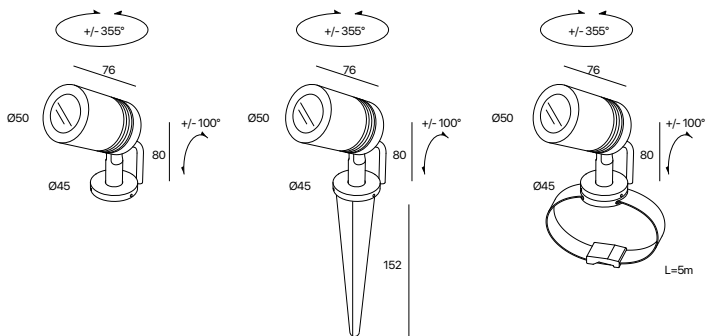

- IP67
- Class III

MACRO IP67

	3W 900mA	6W 500mA	9W 700mA	Finiture Finish	Colore LED LED Colour	Elementi di fissaggio Fixing element
Lumen Output	200lm	450lm	600lm			
3° Lens	7T3694._._.			<ul style="list-style-type: none"> 3 Grigio - Gray 4 Nero - Black T Titanio - Titanium 6 AISI 316L Acciaio inox Stainless Steel Y 2700K 6 3000K W 3000K CRI > 90 J 3500K 9 4000K 1 5000K 	<ul style="list-style-type: none"> P Applique K Picchetto - Stake C Cinghia per alberi Tree strap mounting 	
10° Lens	733693._._.		733717._._.			
30° Lens	763693._._.		763717._._.			
50° Lens	7D3693._._.		7D3717._._.			

MACRO IP67

	3W 900mA CON NIDO D'APE WITH HEX LOUVER	6W 500mA	9W 700mA	Finiture Finish	Colore LED LED Colour	Elementi di fissaggio Fixing element
Lumen Output	150lm	350lm	400lm			
3° Lens	7T3696._._.			<ul style="list-style-type: none"> 3 Grigio - Gray 4 Nero - Black T Titanio - Titanium 6 AISI 316L Acciaio inox Stainless Steel Y 2700K 6 3000K 9 4000K 1 5000K 	<ul style="list-style-type: none"> P Applique K Picchetto - Stake C Cinghia per alberi Tree strap mounting 	
10° Lens	733695._._.		733718._._.			
30° Lens	763695._._.		763718._._.			
50° Lens	7D3695._._.		7D3718._._.			

EXAMPLE CODE COMPOSITION 123456.

FIXING ELEMENT
LED COLOUR
FINISH