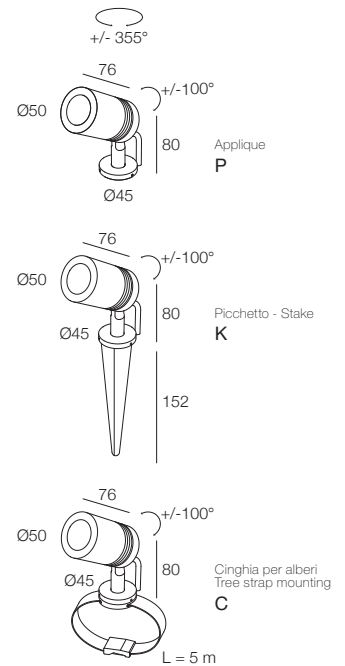

MACRO IP67

-  IP67
-  Class III
-  Montaggio a parete, soffitto, pavimento
Wall, ceiling, floor mounting
-  WIPS - Water Infiltration Protection System
-  Cavo in neoprene 200 cm
200 cm neoprene cable
(disponibile lunghezza cavo su misura)
(additional cable length available upon request)
-  Collegare in serie 500mA o 700mA o 900mA
Connect in series at 500mA or 700mA or 900mA
-  380 gr
-  Altamente riciclabile
Highly recyclable

Apparecchio mimetico e discreto
Optica confortevole
Puntamento preciso

Camouflage and discreet device
Comfortable optics
Precise pointing

MACRO IP67

	3W 900mA	6W 500mA	9W 700mA	Finiture Finish	Colore LED LED Colour	Elementi di fissaggio Fixing element
Lumen Output 3000K	200lm	450lm	600lm			
 3° Lens	7T3694._._.			 3 Grigio - Gray	 Y 2700K	 P Applique - Applique
 10° Lens		733693._._.	733717._._.	 4 Nero - Black	 W 3000K CRI > 90	 K Picchetto - Stake
 30° Lens		763693._._.	763717._._.	 6 Acciaio Inox Stainless Steel AISI 316L	 6 3000K	 C Cinghia per alberi Tree strap mounting
 50° Lens		7D3693._._.	7D3717._._.	 T Titanio - Titanium	 J 3500K	
					 9 4000K	

MACRO IP67

CON NIDO D'APE - WITH HEX LOUVER

	3W 900mA	6W 500mA	9W 700mA	Finiture Finish	Colore LED LED Colour	Elementi di fissaggio Fixing element
Lumen Output 3000K	200lm	450lm	600lm			
 3° Lens	7T3696._._.			 3 Grigio - Gray	 Y 2700K	 P Applique - Applique
 10° Lens		733695._._.	733718._._.	 4 Nero - Black	 W 3000K CRI > 90	 K Picchetto - Stake
 30° Lens		763695._._.	763718._._.	 6 Acciaio Inox Stainless Steel AISI 316L	 6 3000K	 C Cinghia per alberi Tree strap mounting
 50° Lens		7D3695._._.	7D3718._._.	 T Titanio - Titanium	 J 3500K	
					 9 4000K	

Connettore stagno
Watertight connector
A00387.40

EXAMPLE CODE COMPOSITION
123456.