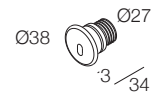

LEI 02

	1W 350mA	2W 500mA	Finiture Finish	Colore LED LED Colour
Lumen 3000K	100lm	150lm		
45° Emission	720817._._	720818._._	☐ 3 Grigio - Gray ☐ 4 Nero - Black ☐ 6 Acciaio Inox Stainless Steel AISI 316L ☐ 7 Bianco - White	☐ U 2200K ☐ Y 2700K ☐ 6 3000K ☐ 9 4000K