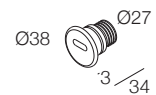

LEI 03

	1W 350mA	2W 500mA	Finiture Finish	Colore LED LED Colour
Lumen 3000K	100lm	150lm		
45° Emission	720813._._	720814._._	☐ 3 Grigio - Gray ☐ 4 Nero - Black ☐ 6 Acciaio Inox Stainless Steel AISI 316L ☐ 7 Bianco - White	☐ U 2200K ☐ Y 2700K ☐ 6 3000K ☐ 9 4000K