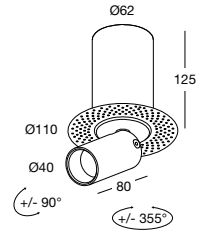

DGA LIGHT
ADDICTED

WORKING TOOL **2.0**

IN&OUT F

STRUTTURA
FRAME FOR
IN&OUT F

A00654.30 (WITH FINISH WHITE)
A00654.40 (WITH FINISH BLACK, DARK BRONZE)

	3W 900mA	6W 500mA	9W 700mA	Finiture Finish	Colore LED LED Colour
Lumen Output	250lm	500lm	650lm		
3° Lens	7T3927._ _			<ul style="list-style-type: none"> H Nero - Black 7 Bianco - White B Bronzo scuro Dark Bronze 	<ul style="list-style-type: none"> Y 2700K 6 3000K W 3000K CRI > 90 9 4000K 1 5000K
10° Lens		733928._ _	733929._ _		
30° Lens		763928._ _	763929._ _		

	3W 900mA	6W 500mA	9W 700mA	Finiture Finish	Colore LED LED Colour
Lumen Output	250lm	500lm	650lm		
3° Lens	7T3930._ _			<ul style="list-style-type: none"> H Nero - Black 7 Bianco - White B Bronzo scuro Dark Bronze 	<ul style="list-style-type: none"> Y 2700K 6 3000K W 3000K CRI > 90 9 4000K 1 5000K
10° Lens		733931._ _	733932._ _		
30° Lens		763931._ _	763932._ _		

- IP40
- Class III
- Ø 62 mm