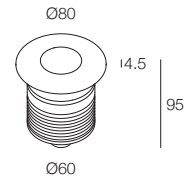

ARCO 80 IP68

-  IP68
-  Class III
-  Incasso a parete, pavimento
Wall, floor recessed
-  WIPS - Water Infiltration Protection System
-  Cavo in neoprene 500 cm
500 cm neoprene cable
(disponibile lunghezza cavo su misura)
(additional cable length available upon request)
-  Collegare in parallelo 12Vdc
Connect in parallel at 12Vdc
-  1070 gr
-  Altamente riciclabile
Highly recyclable

| | 7W 12Vdc | 10W 12Vdc | Finiture Finish | Colore LED LED Colour |
|---|-------------|--------------|--|--|
| Lumen 3000K | 700lm | 1050lm | | |
|  10° Lens | 733813.6 _ | 733814.6 _ |  6 Acciaio Inox Stainless Steel AISI 316L |  U 2200K  Y 2700K  6 3000K  9 4000K  1 5000K |
|  20° Lens | 783813.6 _ | 783814.6 _ | | |
|  30° Lens | 763813.6 _ | 763814.6 _ | | |
|  Vetro satinato Frosted glass | 713813.6 _ | 713814.6 _ | | |