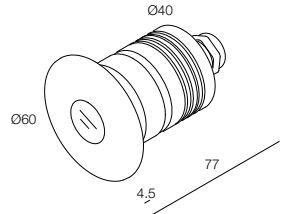

DGA LIGHT
ADDICTED

WORKING TOOL **2.0**

ARCO 60 IP68

- IP68
- Class III

Usare solo in immersione permanente
Use only in permanent immersion

	3W 350mA	3W 12 Vdc	3W RGB 350mA	6W 500mA	6W 12 Vdc	Finiture Finish	Colore LED LED Colour
Lumen 3000K	300lm	300lm		450lm	450lm		
15° Lens	7A0790.6 _	7A3805.6 _		7A0834.6 _	7A3806.6 _	6 AISI 316L Acciaio inox Stainless Steel	Y 2700K
30° Lens	760790.6 _	763805.6 _	760790.6 7	760834.6 _	763806.6 _		6 3000K
60° Lens	750790.6 _	753805.6 _		750834.6 _	753806.6 _		9 4000K
Vetro satinato Frosted glass	710791.6 _	713805.6 _	710791.6 7	710835.6 _	713806.6 _		1 5000K
Lente ellittica Elliptical lens	770790.6 _	773805.6 _		770834.6 _	773806.6 _		

A00230.30	Controcassa Recessed box	Ø 50 mm
A00250.40	Controcassa Recessed box	
A00387.40	Connettore stagno Watertight connector	