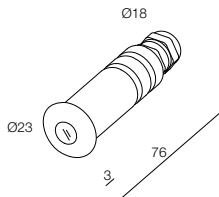

INCASSI CON CASSAFORMA IP68

IP68 FIXTURES WITH HOUSING

GEMMA 20 IP68

| | 1W 350mA | 2W 500mA | Finiture Finish | Colore LED LED Colour |
|--|-------------|-------------|--|--|
| Lumen 3000K | 100lm | 150lm | | |
| Vetro trasparente Transparent glass | 723042.6 _ | 723043.6 _ | 6 AISI 316L Acciaio inox Stainless Steel | Y 2700K 6 3000K 9 4000K 1 5000K |
| Vetro satinato Frosted glass | 713042.6 _ | 713043.6 _ | | |

IP68

Class III

| | | |
|-----------|---|---------|
| A00285.40 | Controcassa Recessed box | Ø 23 mm |
| A00326.40 | Controcassa Recessed box | |
| A00357.40 | Micro connettore stagno Micro watertight connector | |