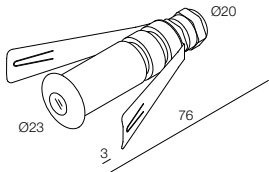

DGA LIGHT
ADDICTED

WORKING TOOL **2.0**

INCASSI A MOLLE

FIXTURES WITH SPRINGS

GEMMA 20 IP67 m

	1W 350mA	2W 500mA	Finiture Finish	Colore LED LED Colour
Lumen 3000K	100lm	150lm		
 Vetro trasparente Transparent glass	723040._.L	723041._.L	 3 Grigio - Gray  4 Nero - Black	 Y 2700K  6 3000K
 Vetro satinato Frosted glass	713040._.L	713041._.L	 6 AISI 316L Acciaio Inox Stainless Steel	 9 4000K  1 5000K

 IP67

 Class III

 Ø 20 mm

A00357.40

Micro connettore stagno
Micro watertight connector