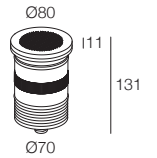

SATURNO i IP67 SOLOVETRO

	12W 350mA	Finiture modulo Module finishes	Colore LED LED Colour	Anelli decorativi Decorative rings	Filtri ottici Optical filters
Lumen Output 3000K	920lm				
[1] 12° Lens	7Q4562._ _ _ _ _	3 Grigio - Gray 4 Nero - Black Z Champagne Gold	U1 2200K CRI > 90 B2 2400K CRI > 90 X 2700K CRI > 90 6 3000K CRI > 80 W 3000K CRI > 90 K 3500K CRI > 90 D 4000K CRI > 90	1 Cromo Lucido Shiny Chrome I Oro Lucido Gold Chrome 8 Oro Satinato Satin Gold N Nichel Satinato Satin Nickel 4 Nero - Black	W Senza Filtro Without Filter E Filtro Ellittico Elliptical Filter P Filtro Prismatico Prismatic Filter S Filtro Correttivo Softening Lens
18° Lens	784562._ _ _ _ _				
24° Lens	7G4562._ _ _ _ _				
33° Lens	7E4562._ _ _ _ _				
52° Lens	754562._ _ _ _ _